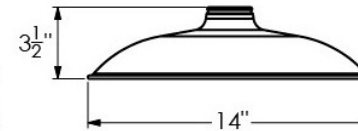

PORCELAIN SHALLOW BOWL SHADE COLLECTION: Sinclair Industrial Porcelain Pendant

CU-SBS10

CU-SBS12

CU-SBS14

CU-SBS16

Item #	Diameter	Height
CU-SBS10	10"	3 1/4"
CU-SBS12	12"	3 1/4"
CU-SBS14	14"	3 1/2"
CU-SBS16	16"	3 3/4"