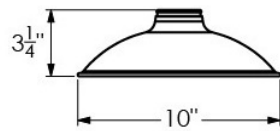

PORCELAIN SHALLOW BOWL SHADE COLLECTION: Sinclair Industrial Porcelain Pendant

CU-SBS10

CU-SBS12

CU-SBS14

CU-SBS16

Item #	Diameter	Height
CU-SBS10	10"	3 1/4"
CU-SBS12	12"	3 1/4"
CU-SBS14	14"	3 1/2"
CU-SBS16	16"	3 3/4"