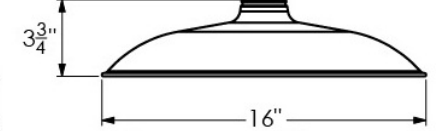

PORCELAIN SHALLOW BOWL SHADE COLLECTION: Sinclair Industrial Porcelain Pendant

CU-SBS10

CU-SBS12

CU-SBS14

CU-SBS16

Item #	Diameter	Height
CU-SBS10	10"	3 1/4"
CU-SBS12	12"	3 1/4"
CU-SBS14	14"	3 1/2"
CU-SBS16	16"	3 3/4"

Model #	Item #	Standard Finishes	Mounting Options	Mounting Color	Socket Options	Wattage/Lamp Options	Ballast	Voltage
C- Cord Hung	CU-SBS10 CU-SBS12 CU-SBS14 CU-SBS16	<p><i>Porcelain:</i> 150-Black 250-White 350-Dark Green 355-Jadite 650-Bronze</p> <p><i>For additional colors, see color chart</i></p>	<p><i>Cord:</i> Standard ¹: SBK Black SWH White</p> <p>Cotton ²: CRZ Red Chevron CGM Grey CBK Black</p> <p>Cotton Twists ²: TBR Brown TBK Black TPT Putty TRD Red TWH White</p> <p><i>For additional mounting options and details, see mounting spec sheet</i></p>	<p>Canopy color: Standard is: Same as fixture (leave code blank)</p> <p>OR</p> <p>150-Black 250-White</p> <p><i>For additional colors, see color chart</i></p>	<p>NK -Nickel with Nickel Knob Switch</p> <p>BP - Natural Brass with Brass Paddle Switch</p>	60 Watt maximum		
BLE-CU	SBS10	250	TBK36		NK			

ORDER SPECIFICS

BLE-CU								
--------	--	--	--	--	--	--	--	--

Suitable for Dry Location Only

CSA approved only on Standard Cord.. Not on Twist