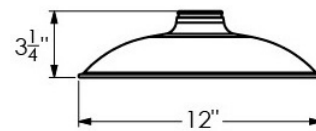

PORCELAIN SHALLOW BOWL SHADE COLLECTION: Sinclair Industrial Porcelain Pendant

CU-SBS10

CU-SBS12

CU-SBS14

CU-SBS16

Item #	Diameter	Height
CU-SBS10	10"	3 1/4"
CU-SBS12	12"	3 1/4"
CU-SBS14	14"	3 1/2"
CU-SBS16	16"	3 3/4"