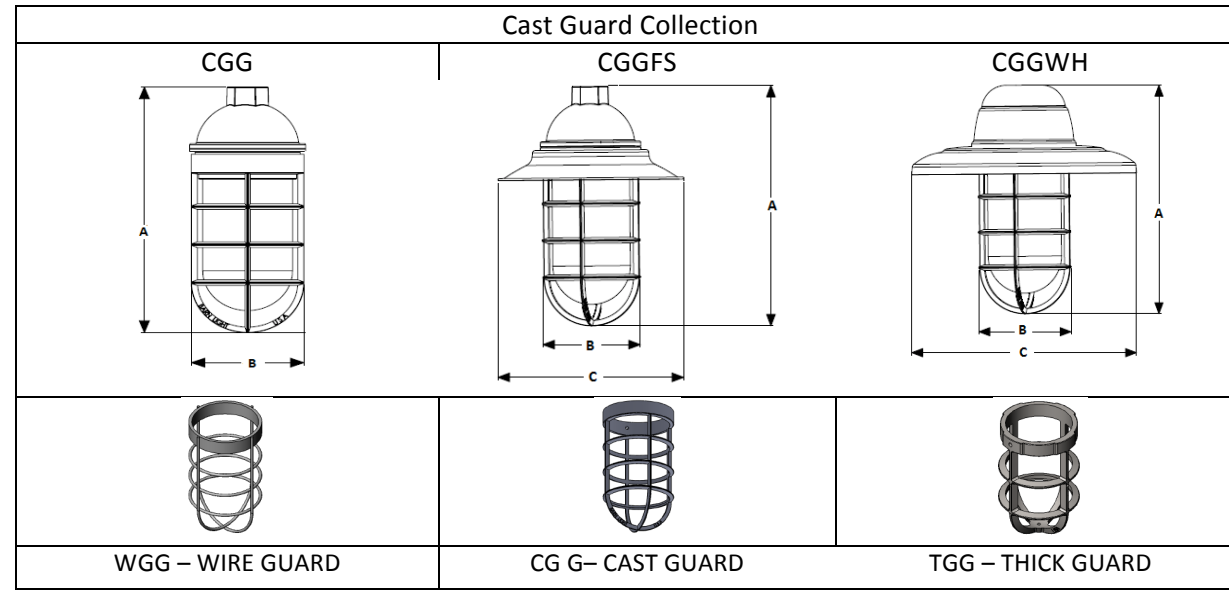

Item #	Height (A)	Width (B)	Width (C)
WGG	10 1/4"	4 1/2"	
WGGFS	10 1/4"	4 1/2"	8"
WGGWH	10 1/4"	4 1/2"	10 1/2"
CGG	10 1/4"	4 1/2"	
CGGFS	10 1/4"	4 1/2"	8"
CGGWH	10 1/4"	4 1/2"	10 1/2"
TGG	10 1/4"	4 1/2"	
TGGFS	10 1/4"	4 1/2"	8"
TGGWH	10 1/4"	4 1/2"	10 1/2"

Model #	Item #	Standard Finishes	Mounting Options	Mounting Color	Glass Options	Wattage/Lamp Option
S - Stem Mount	WGG	<i>Other:</i> 975-Galvanized	<i>Cord:</i> Standard ¹ :	<i>Cord:</i> Canopy color: Standard is: Same as fixture (leave code blank)	<i>Vapor Proof Glass</i> CLR- Clear FST- Frosted RIB- Ribbed	Incandescent (Max 100 watt per socket)
C - Cord Hung	CGG	<i>Powder Coat:</i> 100-Black 200- White 300-Dark Green 600-Bronze 605-Rust <i>For additional colors, see color chart</i>	SBK Black SWH White	OR 100-Black 200-White	<i>For additional glass, see website</i>	GU-24 Bi-pin Socket
G-Goose Neck	TGG		Cotton ² : CRZ Red			
F-Flush Mount	WGGFS		Chevron ² : CGM Grey CBK Black			
	CGGFS		Cotton Twists ² : TBR Brown TBK Black TPT Putty TRD Red TWH White			
	TGGFS		Stem: ST _____ ^Specify stem model			
	WGGWH	Gooseneck: G _____ ^Specify gooseneck mode	Stem and Gooseneck: Other: 975-Galvanized 980-Brushed Aluminum			
	CGGWH	Flush Mount: FM	Powder Coat: 100-Black 200-White 300-Dark Green 600-Bronze 605-Rust			
	TGGWH	<i>For additional mounting options and details, see mounting spec sheet</i>				
BLE-C	WGG	100	SBK			

ORDER SPECIFICS

--	--	--	--	--	--	--

Notes:

¹ Suitable for Damp location. Standard length 8 feet. Additional lengths available.

² Suitable for Dry location Only (Not CSA listed). Standard length 6 feet. Additional lengths available.