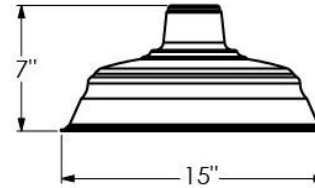

WAREHOUSE SHADE COLLECTION: **The Old Dixie**

WHB11-PC

WHB13-PC

WHB15-PC

WHB17-PC

Item #	Diameter	Height
WHB11-PC	11"	6"
WHB13-PC	13"	6"
WHB15-PC	15"	7"
WHB17-PC	17"	8 ¼"

Model #	Item #	Standard Finishes	Mounting Options	Mounting Color	Optional Accessories	Accessory Colors	Wattage/Lamp Options	Ballast	Voltage
C- Cord Hung	WHB11-PC WHB13-PC WHB15-PC WHB17-PC	Other: 975 -Galvanized Powder Coat: 100 -Black 200 - White 300 -Dark Green 600 -Bronze 605 -Rust <i>For additional colors, see color chart</i>	Cord: Standard ¹ : SBK Black SWH White Cotton ² : CRZ Red Chevron CGM Grey CBK Black Cotton Twists ² : TBR Brown TBK Black TPT Putty TRD Red TWH White Stem: ST _____ ^Specify stem model Gooseneck: G _____ ^Specify gooseneck model Flush Mount: FM <i>For additional mounting options and details, see mounting spec sheet</i>	For Cord: Canopy color: Standards: 975-Galv. for Galv. Shades 100-Black with Black Cord 200-White with White Cord Custom with Twist Cord: -CNY _____ ^Specify canopy color Stem and Gooseneck: Other 975 -Galvanized 980 -Brushed Aluminum Powder Coat: 100 -Black 200 - White 300 - Dark Green 600 - Bronze 605 - Rust <i>For additional colors, see color chart</i>	CGG -Cast Guard and Glass ³ WGG -Wire Guard and Glass ³ WC -Wire Cage HSC -Hang Straight Canopy HDSM - Heavy Duty Stem Mount Canopy HDBP - Heavy Duty Square Backing Plate	Other 975 -Galvanized Powder Coat: 100 -Black 200 - White 300 - Dark Green 600 - Bronze 605 - Rust <i>For additional colors, see color chart</i>	200 Watt maximum		

ORDER SPECIFICS

BLE-	-PC								
------	-----	--	--	--	--	--	--	--	--

Notes:
¹ Suitable for Damp location. Standard length 8 feet. Additional lengths available.
² Suitable for Dry location Only. Standard length 6 feet. Additional lengths available. (Not CSA listed)
³ Not available for WHB11-PC. Guard/Glass option reduces wattage to 100 W
Suitable for Wet Location (except when cord mounted)