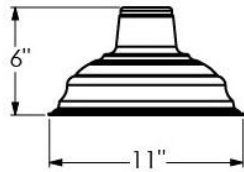

WAREHOUSE SHADE COLLECTION: **The Old Dixie**

WHB11-PC

WHB13-PC

WHB15-PC

WHB17-PC

Item #	Diameter	Height
WHB11-PC	11"	6"
WHB13-PC	13"	6"
WHB15-PC	15"	7"
WHB17-PC	17"	8 ¼"

Model #	Item #	Standard Finishes	Mounting Options	Mounting Color	Optional Accessories	Accessory Colors	Wattage/Lamp Options	Ballast	Voltage
C- Cord Hung	WHB11-PC WHB13-PC WHB15-PC WHB17-PC	Other: 975 -Galvanized Powder Coat: 100 -Black 200 - White 300 -Dark Green 600 -Bronze 605 -Rust <i>For additional colors, see color chart</i>	Cord: Standard ¹ : SBK Black SWH White Cotton ² : CRZ Red Chevron CGM Grey CBK Black Cotton Twists ² : TBR Brown TBK Black TPT Putty TRD Red TWH White Stem: ST _____ ^Specify stem model Gooseneck: G _____ ^Specify gooseneck model Flush Mount: FM <i>For additional mounting options and details, see mounting spec sheet</i>	For Cord: Canopy color: Standards: 975-Galv. for Galv. Shades 100-Black with Black Cord 200-White with White Cord Custom with Twist Cord: -CNY _____ ^Specify canopy color Stem and Gooseneck: Other 975 -Galvanized 980 -Brushed Aluminum Powder Coat: 100 -Black 200 - White 300 - Dark Green 600 - Bronze 605 - Rust <i>For additional colors, see color chart</i>	CGG -Cast Guard and Glass ³ WGG -Wire Guard and Glass ³ WC -Wire Cage HSC -Hang Straight Canopy HDSM - Heavy Duty Stem Mount Canopy HDBP - Heavy Duty Square Backing Plate	Other 975 -Galvanized Powder Coat: 100 -Black 200 - White 300 - Dark Green 600 - Bronze 605 - Rust <i>For additional colors, see color chart</i>	200 Watt maximum		

ORDER SPECIFICS

BLE-	-PC								
------	-----	--	--	--	--	--	--	--	--

Notes:
¹ Suitable for Damp location. Standard length 8 feet. Additional lengths available.
² Suitable for Dry location Only. Standard length 6 feet. Additional lengths available. (Not CSA listed)
³ Not available for WHB11-PC. Guard/Glass option reduces wattage to 100 W
Suitable for Wet Location (except when cord mounted)