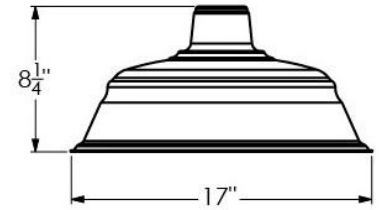

WAREHOUSE SHADE COLLECTION: **The Old Dixie**

WHB11-PC

WHB13-PC

WHB15-PC

WHB17-PC

Item #	Diameter	Height
WHB11-PC	11"	6"
WHB13-PC	13"	6"
WHB15-PC	15"	7"
WHB17-PC	17"	8 ¼"

Model #	Item #	Standard Finishes	Mounting Options	Mounting Color	Optional Accessories	Accessory Colors	Wattage/Lamp Options	Ballast	Voltage
C- Cord Hung	WHB11-PC WHB13-PC WHB15-PC WHB17-PC	Other: 975 -Galvanized Powder Coat: 100 -Black 200 - White 300 -Dark Green 600 -Bronze 605 -Rust <i>For additional colors, see color chart</i>	Cord: Standard ¹ : SBK Black SWH White Cotton ² : CRZ Red Chevron CGM Grey CBK Black Cotton Twists ² : TBR Brown TBK Black TPT Putty TRD Red TWH White Stem: ST _____ ^Specify stem model Gooseneck: G _____ ^Specify gooseneck model Flush Mount: FM <i>For additional mounting options and details, see mounting spec sheet</i>	For Cord: Canopy color: Standards: 975-Galv. for Galv. Shades 100-Black with Black Cord 200-White with White Cord Custom with Twist Cord: -CNY _____ ^Specify canopy color Stem and Gooseneck: Other 975 -Galvanized 980 -Brushed Aluminum Powder Coat: 100 -Black 200 - White 300 - Dark Green 600 - Bronze 605 - Rust <i>For additional colors, see color chart</i>	CGG -Cast Guard and Glass ³ WGG -Wire Guard and Glass ³ WC -Wire Cage HSC -Hang Straight Canopy HDSM - Heavy Duty Stem Mount Canopy HDBP - Heavy Duty Square Backing Plate	Other 975 -Galvanized Powder Coat: 100 -Black 200 - White 300 - Dark Green 600 - Bronze 605 - Rust <i>For additional colors, see color chart</i>	200 Watt maximum		

ORDER SPECIFICS

BLE-	-PC								
------	-----	--	--	--	--	--	--	--	--

Notes:
¹ Suitable for Damp location. Standard length 8 feet. Additional lengths available.
² Suitable for Dry location Only. Standard length 6 feet. Additional lengths available. (Not CSA listed)
³ Not available for WHB11-PC. Guard/Glass option reduces wattage to 100 W
Suitable for Wet Location (except when cord mounted)