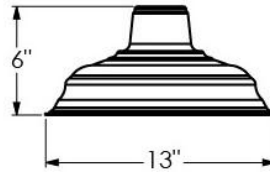

WAREHOUSE SHADE COLLECTION: **The Old Dixie**

WHB11-PC

WHB13-PC

WHB15-PC

WHB17-PC

Item #	Diameter	Height
WHB11-PC	11"	6"
WHB13-PC	13"	6"
WHB15-PC	15"	7"
WHB17-PC	17"	8 ¼"

Model #	Item #	Standard Finishes	Mounting Options	Mounting Color	Optional Accessories	Accessory Colors	Wattage/Lamp Options	Ballast	Voltage
C- Cord Hung	WHB11-PC WHB13-PC WHB15-PC WHB17-PC	Other: 975 -Galvanized Powder Coat: 100 -Black 200 - White 300 -Dark Green 600 -Bronze 605 -Rust <i>For additional colors, see color chart</i>	Cord: Standard ¹ : SBK Black SWH White Cotton ² : CRZ Red Chevron CGM Grey CBK Black Cotton Twists ² : TBR Brown TBK Black TPT Putty TRD Red TWH White Stem: ST _____ ^Specify stem model Gooseneck: G _____ ^Specify gooseneck model Flush Mount: FM <i>For additional mounting options and details, see mounting spec sheet</i>	For Cord: Canopy color: Standards: 975-Galv. for Galv. Shades 100-Black with Black Cord 200-White with White Cord Custom with Twist Cord: -CNY _____ ^Specify canopy color Stem and Gooseneck: Other 975 -Galvanized 980 -Brushed Aluminum Powder Coat: 100 -Black 200 - White 300 - Dark Green 600 - Bronze 605 - Rust <i>For additional colors, see color chart</i>	CGG -Cast Guard and Glass ³ WGG -Wire Guard and Glass ³ WC -Wire Cage HSC -Hang Straight Canopy HDSM - Heavy Duty Stem Mount Canopy HDBP - Heavy Duty Square Backing Plate	Other 975 -Galvanized Powder Coat: 100 -Black 200 - White 300 - Dark Green 600 - Bronze 605 - Rust <i>For additional colors, see color chart</i>	200 Watt maximum		

ORDER SPECIFICS

BLE-	-PC								
------	-----	--	--	--	--	--	--	--	--

Notes:
¹ Suitable for Damp location. Standard length 8 feet. Additional lengths available.
² Suitable for Dry location Only. Standard length 6 feet. Additional lengths available. (Not CSA listed)
³ Not available for WHB11-PC. Guard/Glass option reduces wattage to 100 W
Suitable for Wet Location (except when cord mounted)