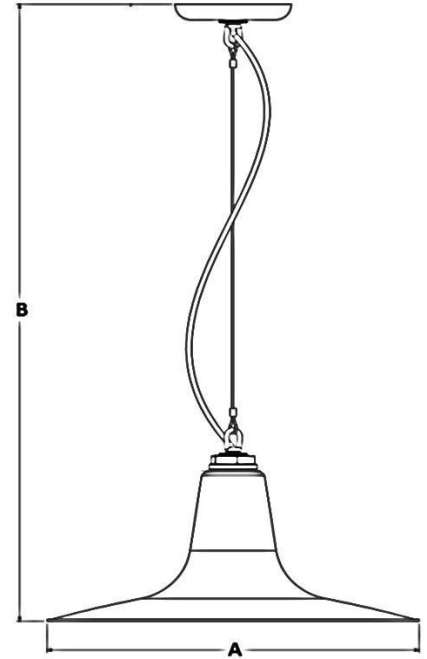

PORCELAIN DEEP CONE SHADE  
COLLECTION:

**Sterling Deep Cone Reflector  
Studio Light**

**BLE-C-STU-DCS#**

Item #	Shade Diameter (A)	Shade Height	STD. Cable Length	Overall Length (B)
<b>BLE-C-STU-DCS12</b>	12"	5 3/4"	18"	27 3/4"
<b>BLE-C-STU-DCS14</b>	14"	5 7/8"	18"	27 7/8"
<b>BLE-C-STU-DCS16</b>	16"	6 7/8"	18"	28 7/8"

Item #	Standard Finishes	Mounting Options	Mounting Color	Optional Accessories	Accessory Colors	Wattage/Lamp Options	Ballast	Voltage
<b>BLE-C-STU-DCS12</b> <b>BLE-C-STU-DCS14</b> <b>BLE-C-STU-DCS16</b>	<i>Porcelain:</i> <b>150</b> -Black <b>250</b> -White <b>350</b> -Dark Green <b>355</b> -Jadite <b>650</b> -Bronze  <i>For additional colors, see color chart</i>	<i>Cord:</i> Standard : <b>SBK</b> Black <b>SWH</b> White Cotton: <b>CRZ</b> Red Chevron  <i>For additional mounting details, see mounting spec sheet</i>	<i>Aircraft Cable:</i> <b>975</b> - Galvanized <sup>1</sup>	<b>WC</b> -Wire Cage	Painted to Match Shade  <i>Optional Finish:</i> <b>975</b> - Galvanized	200 Watt maximum		
<i>BLE-C-STU-DCS12</i>	<i>150</i>	<i>CRZ</i> <i>SAMPLE ORDER</i>	<i>975</i>		<i>SAMPLE ORDER</i>			<i>SAMPLE ORDER</i>
<b>ORDER SPECIFICS</b>								
<b>BLE-C-STU-</b>			<b>975</b>					

Notes:

<sup>1</sup> Canopy color will match Aircraft Cable

\* Cable length is offered in a Standard 18"

**Suitable for Damp Location (Except with Cotton Cord)**  
**CSA Listed**