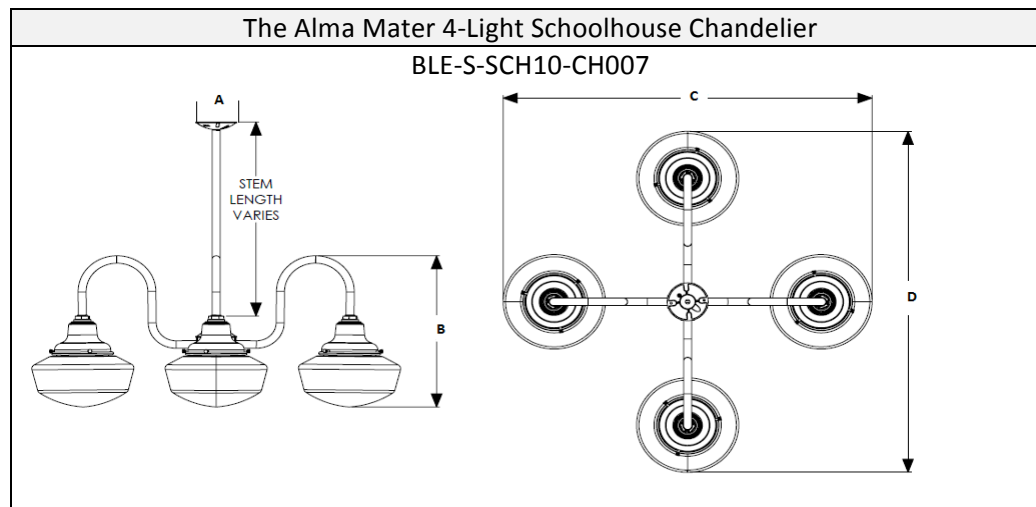

Item #	(A) Canopy Width	(B) Fixture Height	(C) Fixture Width	(D) Fixture Length
BLE-S-SCH10-CH007	4"	17 ¼"	39"	39"
BLE-S-SCH14-CH007	4"	17 ¼"	40 ½"	40 ½"

Item #	Standard Finishes	Mounting Options	Mounting Color	Band Quantity	Band Finish	Optional Accessories	Wattage/Lamp Option
BLE-S-SCH10-CH006 BLE-S-SCH14-CH006	<i>Other:</i> 975-Galvanized <i>Powder Coat:</i> 100-Black 200- White 300-Dark Green 600-Bronze 605-Rust <i>For additional colors, see color chart</i>	<i>Stem:</i> ST ^Specify stem model <i>For additional mounting options and details, see mounting spec sheet</i>	<i>Stem</i> <i>Other:</i> 975-Galvanized 980-Brushed Aluminum <i>Powder Coat:</i> 100-Black 200- White 300-Dark Green 600-Bronze 605-Rust <i>For additional colors, see color chart</i>	<i>Leave blank if band is not desired</i> PB1- Single Band PB2- Double Band PB3- Triple Band	<i>Paint:</i> 100-Black 311-Jadite 400-Barn Red 500-Buttery Yellow 600-Bronze 700-Royal Blue	HSC- Hang Straight Canopy HDSM- Heavy Duty Stem Mount Canopy	Incandescent (Max 100 watt per socket) GU-24 Bi-pin Socket
BLE-S-SCH10-CH007	975	ST5012	975	PB1	100		

ORDER SPECIFICS

BLE-S							
-------	--	--	--	--	--	--	--

Suitable for Damp Location