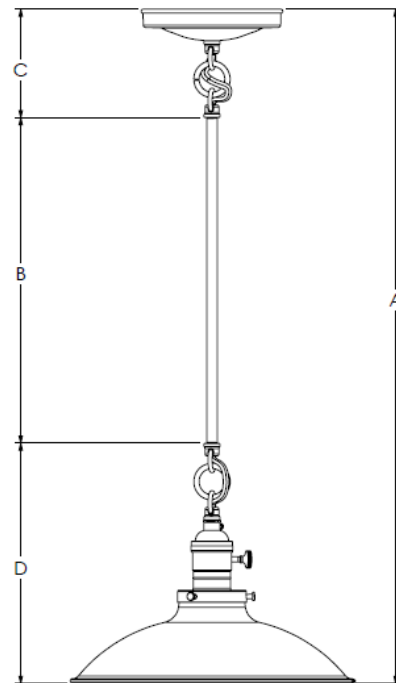

**PORCELAIN SHALLOW BOWL
SHADE COLLECTION:
Sinclair Stem & Loop Pendant**

BLE-S-SL-SBS10

Item #	Shade Diameter	Fixture Length (A)	Stem Length (B)	Length (C)	Length (D)
BLE-S-SL-SBS	10", 12", 14", 16"	18 ¼"	6"	3 ¾"	8 ½"
BLE-S-SL-SBS	10", 12", 14", 16"	24 ¼"	12"	3 ¾"	8 ½"
BLE-S-SL-SBS	10", 12", 14", 16"	30 ¼"	18"	3 ¾"	8 ½"
BLE-S-SL-SBS	10", 12", 14", 16"	36 ¼"	24"	3 ¾"	8 ½"
BLE-S-SL-SBS	10", 12", 14", 16"	48 ¼"	36"	3 ¾"	8 ½"

Item #	Standard Finishes	Mounting Options	Mounting Color	Wattage/Lamp Options	Ballast	Voltage
BLE-S-SL-SBS10 BLE-S-SL-SBS12 BLE-S-SL-SBS14 BLE-S-SL-SBS16	<p><i>Porcelain:</i> 150-Black 250-White 350-Dark Green 355-Jadite 650-Bronze</p> <p><i>For additional colors, see color chart</i></p>	<p><i>Cotton Twist Cord :</i> Choose one TBK Black TPT Putty</p> <p>AND</p> <p><i>Stem:</i> ST _____ ^Specify stem length in inches. 6, 12, 18, 24, and 36" available</p> <p><i>For additional mounting details, see mounting spec sheet</i></p>	<p><i>Stem¹:</i></p> <p>NK -Nickel with Nickel Knob Switch</p> <p>BP - Natural Brass with Black Paddle Switch</p>	100 Watt maximum		
BLE-S-SL-SBS10	250	TPT - ST12 <small>SAMPLE ORDER</small>	NK			<small>SAMPLE ORDER</small>
ORDER SPECIFICS						
		T -ST				