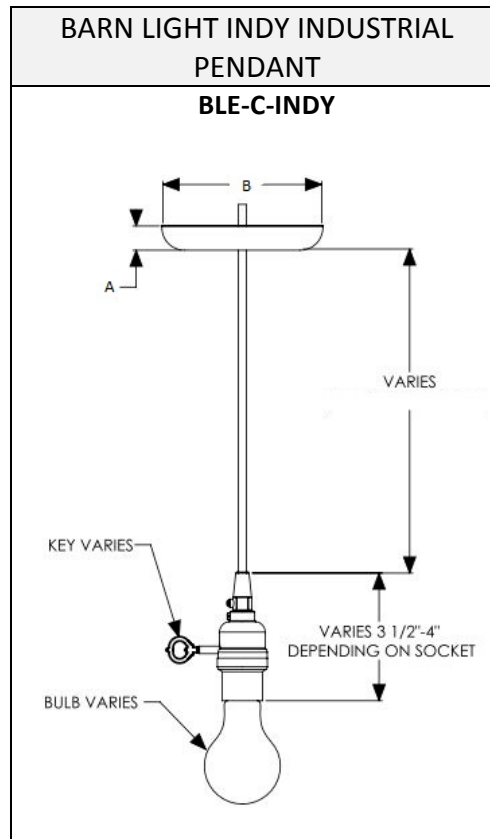

| Item #            | Canopy Diameter (A) | Canopy Height |
|-------------------|---------------------|---------------|
| <b>BLE-C-INDY</b> | 5"                  | ¾"            |

| Item #                 | Standard Finishes              | Mounting Options   | Mounting Color  | Optional Accessories  | Accessory Colors | Wattage/Lamp Options | Ballast | Voltage |
|------------------------|--------------------------------|--|---|---|------------------|----------------------|---------|---------|
| BLE-C-INDY             | Canopy:<br>100- BLK<br>200-WHT | <i>Cord:</i><br>Skinny <sup>1</sup> :<br><b>SBK</b> Black<br><b>SWH</b> White<br><i>Cotton</i> <sup>2</sup> :<br><b>CRZ</b> Red Chevron<br><sup>2</sup> :<br><b>CGM</b> Grey<br><b>CBK</b> Black<br><i>Cotton Twists</i> <sup>2</sup> :<br><b>TBR</b> Brown<br><b>TBK</b> Black<br><b>TPT</b> Putty<br><b>TRD</b> Red<br><b>TWH</b> White<br><br><i>For additional mounting details, see mounting spec sheet</i> | <b>NK</b> -Nickel with Key or Keyless<br><br><b>PN</b> - Phenolic with Key or Keyless<br>Key Finish:<br>100-Black<br><br>BLE Paddle<br>OR<br>Antique Key<br><br><b>COP</b> - Copper with Key or Keyless | Edison Light Bulb<br><br><i>For additional style bulbs, see bulb list</i> |                  | 60 Watt Max          |         |         |
| BLE-C-INDY             |                                | CRZ  | NK  |   |                  |                      |         |         |
| <b>ORDER SPECIFICS</b> |                                |  |   |   |                  |                      |         |         |
|                        |                                |  | 975   |   |                  |                      |         |         |

Notes:

<sup>1</sup>Suitable for Damp Location (Except with Cotton Cord)CSA Listed