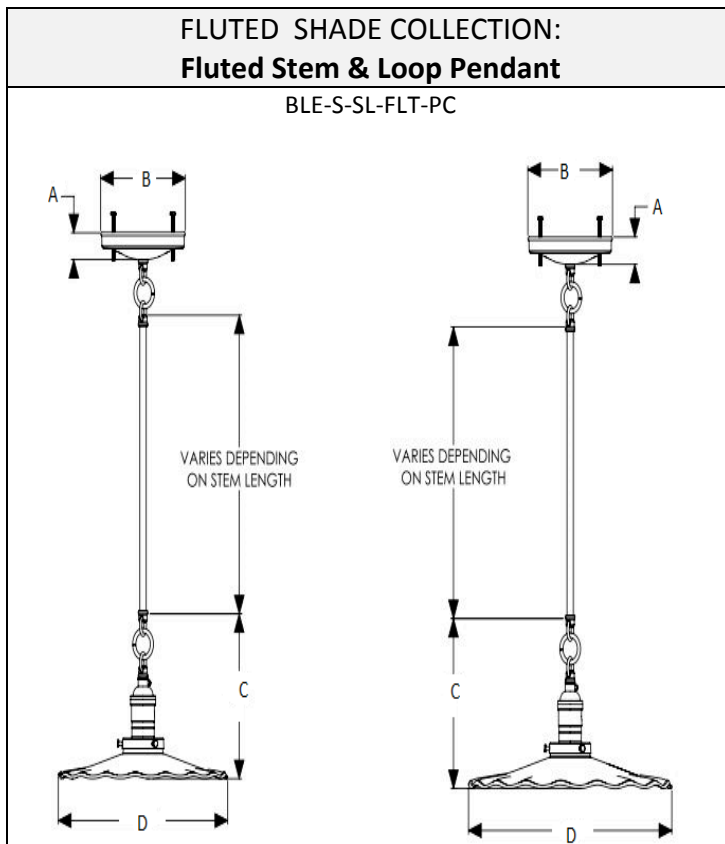

Item #	Canopy Height (A)	Canopy Width (B)	Shade Height (C)	Shade Width (D)
BLE-S-SL-FLT-PC10	1"	5"	6 3/4"	10"
BLE-S-SL-FLT-PC12	1"	5"	7"	12"

Item #	Graniteware Finishes	Mounting Options	Mounting Color	Wattage/Lamp Options	Ballast	Voltage
BLE-S-SL-FLT-PC10 BLE-S-SL-FLT-PC12	<i>Powder Coat:</i>  100-Black 200-White 300-Dark Green 400-Barn Red 600-Bronze  <i>For additional colors, see color chart</i>	<i>Cotton Twist Cord :</i> Choose one <b>TBK</b> Black <b>TPT</b> Putty  AND <i>Stem:</i> <b>ST</b>  ^Specify stem length in inches. 6, 12, 18, 24, and 36" available  <i>For additional mounting details, see mounting spec sheet</i>	<i>Stem<sup>1</sup>:</i>  <b>NK</b> -Nickel with Nickel Knob Switch  <b>BP</b> - Natural Brass with Black Paddle Switch	100 Watt maximum		
BLE-S-SL-FLT-PC	100	TPT -ST12	NK			

**ORDER SPECIFICS**

		T -ST				
--	--	-------	--	--	--	--

Notes:

<sup>1</sup> Canopy and loop will match stem finish

**Suitable for Dry Location Only**

**CSA listed**