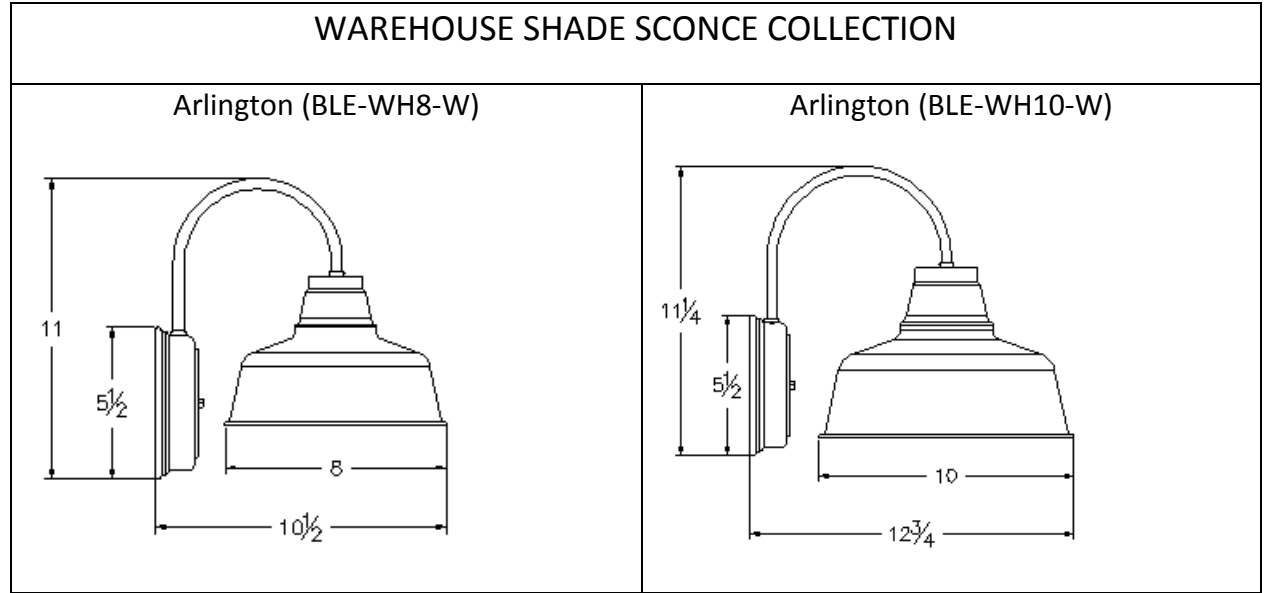

| ITEM # | WIDTH | HEIGHT | CANOPY DIAMETER | PROJECTION |
|-------------|-------|----------|-----------------|------------|
| BLE-WH8-W* | 8" | 5 1/2" | 5 1/2" | 10 1/2" |
| BLE-WH10-W* | 10" | 11- 1/4" | 5 1/2" | 12 3/4" |

*For Wall Mount Only

| Item # | Standard Finishes | Wattage/Lamp Options | Ballast | Voltage |
|-------------------------|---|----------------------|---------|---------|
| BLE-WH8-W BLE-WH10-W | <i>Powder Coat</i> Black (100) White (200) Dark Green (300) Bronze (600) Rust (605) <i>Porcelain</i> Black (150) White (250) Dark Green (350) <i>Other</i> Galvanized (975) Raw Aluminum (990) <i>For additional colors, see color chart</i> | 100 Watt maximum | | |
| ORDER SPECIFICS | | | | |
| | | | | |