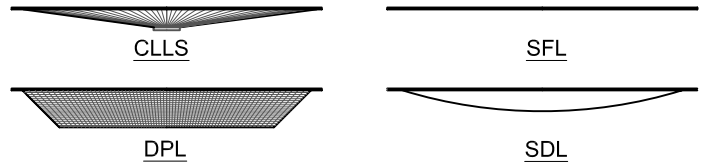

Job Name: _____
 Type: _____
 Quantity: _____

Aries Collection

Item Number	Height (A)	Width (B)
H-23640	14"	14"
H-23644	16-1/2"	20"
H-23648	21"	26"

Fixture No.	Fixture Color	Lens Color	Mounting	Mounting Color	Optional Accessories	Accessory Color	Wattage/Lamp options	Ballast	Voltage
H-23640 H-23644 H-23648	Standard 91 (Black) 93 (White) 95 (Dk. Grn) 96 (Galv.) BR47 (Rust) BK01, GN20. Upgraded Finishes: ⁽¹⁾ 29, 66, 82, 90, 92, 94, 97, 99, 100, 103, 104, 105, 110, 112, 113, 114, 115, 117, 118, 119, 120, 127, 128, 129, 133, 134, 135, 136, 98, 101, 102, 137, 121, 122, 123, 124, 125, 126, 11, 01, 22, 25, 33, 77, 89, 24, 44, 48, 49. For finish specs see pages 344-348.	RIB (Clear Ribbed) FR (Frost) Colored Lenses (2) PK (Pink) LBL (Light Blue) DBL (Dark Blue) LGRN (Light Green) DGRN (Dark Green) WH (White) RD (Red) AM (Amber)	Mounting Options 1/2" 3/4" Cord Options ⁽³⁾ CB8 (8' Blk Cord) CW8 (8' Wht Cord) CG8 (8' Gray Mesh Cord) Custom Cord Options ⁽³⁾ CB (Black) CW (White) CG (Gray Mesh) Specify length. Stem Options (Stem 1/2") ST Specify length and canopy. HSC (Canopy) SMC (Canopy) Flush Mount Options FHSC FSMC For specs see pages 321-344.	Standard 91 (Black) 93 (White) 95 (Dk. Grn) 96 (Galv.) BR47 (Rust) For all finishes see pages 344-348.	CLLS ⁽⁴⁾ (Conical Lens) SDL ⁽⁴⁾ (Smooth Domed Lens) SFL ⁽⁴⁾ (Smooth Flat Lens) DPL ⁽⁴⁾ (Dropped Lens) FX (Flexible tubing for cord mount fixture only) For specs see pages 321-344.	RIB (Clear Ribbed) CLR (Clear) FR (Frost) CLR (Clear) FR (Frost) RIB (Clear Ribbed) Standard 91 (Black) 93 (White) 95 (Dk. Grn) 96 (Galv.) BR47 (Rust) For all finishes see pages 344-348.	Incandescent (Fixture is standard 200W. Do not specify.) CFL (Compact Fluorescent) 13/CFL 18/CFL 26/32/42/CFL 26/CFL 32/CFL 42/CFL 57/CFL DMB (Dimmable Ballast for CFL. Add to Part No.) HID (High Intensity Discharge) MH (Metal Halide) 35/MH 50/MH 70/MH 100/MH 150/MH 175/MH HPS (High Pressure Sodium) 50/HPS 70/HPS 100/HPS 150/HPS	Ballast option not available for INC. RB ⁽⁵⁾ (Remote) BCM (Canopy Mount) For specs see pages 341-343.	Incandescent (Fixture is standard 120V. Do not specify.) CFL M (Multi 120/277V) HID RB and BCM M (Multi 120/208/240/277V)