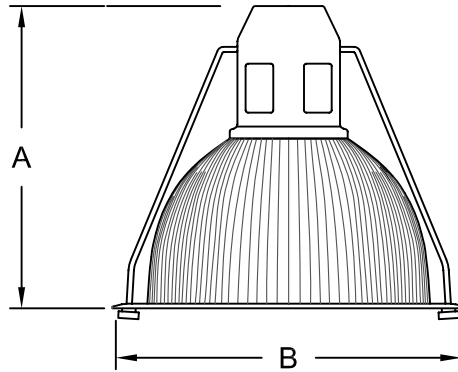

Job Name: _____
 Type: _____
 Quantity: _____

Aries Collection

Item Number	Height (A)	Width (B)
H-23640	14"	14"
H-23644	16-1/2"	20"
H-23648	21"	26"

Fixture No.	Fixture Color	Lens Color	Mounting	Mounting Color	Optional Accessories	Accessory Color	Wattage/Lamp options	Ballast	Voltage
H-23640 H-23644 H-23648	Standard 91 (Black) 93 (White) 95 (Dk. Grn) 96 (Galv.) BR47 (Rust) BK01, GN20. Upgraded Finishes: ⁽¹⁾ 29, 66, 82, 90, 92, 94, 97, 99, 100, 103, 104, 105, 110, 112, 113, 114, 115, 117, 118, 119, 120, 127, 128, 129, 133, 134, 135, 136, 98, 101, 102, 137, 121, 122, 123, 124, 125, 126, 11, 01, 22, 25, 33, 77, 89, 24, 44, 48, 49. For finish specs see pages 344-348.	RIB (Clear Ribbed) FR (Frost) Colored Lenses (2) PK (Pink) LBL (Light Blue) DBL (Dark Blue) LGRN (Light Green) DGRN (Dark Green) WH (White) RD (Red) AM (Amber)	Mounting Options 1/2" 3/4" Cord Options ⁽³⁾ CB8 (8' Blk Cord) CW8 (8' Wht Cord) CG8 (8' Gray Mesh Cord) Custom Cord Options ⁽³⁾ CB (Black) CW (White) CG (Gray Mesh) Specify length. Stem Options (Stem 1/2") ST Specify length and canopy. HSC (Canopy) SMC (Canopy) Flush Mount Options FHSC FSMC For specs see pages 321-344.	Standard 91 (Black) 93 (White) 95 (Dk. Grn) 96 (Galv.) BR47 (Rust) For all finishes see pages 344-348.	CLLS ⁽⁴⁾ (Conical Lens) SDL ⁽⁴⁾ (Smooth Domed Lens) SFL ⁽⁴⁾ (Smooth Flat Lens) DPL ⁽⁴⁾ (Dropped Lens) FX (Flexible tubing for cord mount fixture only) For specs see pages 321-344.	RIB (Clear Ribbed) CLR (Clear) FR (Frost) CLR (Clear) FR (Frost) RIB (Clear Ribbed) Standard 91 (Black) 93 (White) 95 (Dk. Grn) 96 (Galv.) BR47 (Rust) For all finishes see pages 344-348.	Incandescent (Fixture is standard 200W. Do not specify.) CFL (Compact Fluorescent) 13/CFL 18/CFL 26/32/42/CFL 26/CFL 32/CFL 42/CFL 57/CFL DMB (Dimmable Ballast for CFL. Add to Part No.) HID (High Intensity Discharge) MH (Metal Halide) 35/MH 50/MH 70/MH 100/MH 150/MH 175/MH HPS (High Pressure Sodium) 50/HPS 70/HPS 100/HPS 150/HPS	Ballast option not available for INC. RB ⁽⁵⁾ (Remote) BCM (Canopy Mount) For specs see pages 341-343.	Incandescent (Fixture is standard 120V. Do not specify.) CFL M (Multi 120/277V) HID RB and BCM M (Multi 120/208/240/277V)