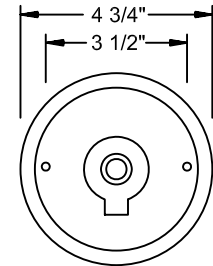

Job Name: _____
 Type: _____
 Quantity: _____

Venus Collection

Item Number	Height (A)	Width (B)	Projection (C)
H-1508-B	7"	8"	11"
H-1510-B	7 1/4"	10"	14"
H-1512-B	8 1/2"	12"	15"
H-1514-B	9"	14"	20"
H-1516-B	9 1/2"	16"	22"
H-1518-B	12"	18"	24"
H-1520-B	12 1/2"	20"	26"
H-1522-B	13 1/2"	22"	28"
H-1524-B	14 1/2"	24"	30"

For Wall Mount Only

Fixture No.	Fixture Color	Glass Color	Optional Accessories	Wattage/Lamp options	Ballast	Voltage
H-1508-B ⁽¹⁾	Standard ⁽²⁾	CLR (Clear)	CAL (Clear Acrylic Layer)	Incandescent ⁽¹⁾ (Fixture is standard 100W or 200W. Do not specify.)	Ballast option not available for INC.	Incandescent (Fixture is standard 120V. Do not specify.)
H-1510-B ⁽¹⁾	91 (Black)	RIB (Clear Ribbed)	BAL (Blue Acrylic Layer)	CFL ⁽¹⁾ (Compact Fluorescent)	RB ⁽³⁾ (Remote)	CFL M (Multi 120/277V)
H-1512-B ⁽¹⁾	95 (Dk. Grn)	FR (Frost)	RAL (Red Acrylic Layer)	13/CFL	BCM (Canopy Mount)	HID
H-1514-B ⁽¹⁾	96 (Galv.)	RD (Red)	GNAL (Green Acrylic Layer)	18/CFL	For specs see pages 341-343.	RB and BCM
H-1516-B ⁽¹⁾	BR47 (Rust)	BL (Blue)	For specs see pages 321-344.	26/32/42/CFL		M (Multi 120/208/240/277V)
H-1518-B ⁽¹⁾	BK01, GN20.	GRN (Green)		26/CFL		
H-1520-B ⁽¹⁾	Upgraded Finishes	AM (Amber)		32/CFL		
H-1522-B ⁽¹⁾	29, 66, 82, 90, 92, 94, 97, 99, 100, 103, 104, 105, 110, 112, 113, 114, 115, 117, 118, 119, 120, 127, 128, 129, 133, 134, 135, 136, 98, 101, 102, 137, 121, 122, 123, 124, 125, 126, 24, 44, 48, 49.	AMC (Amber Crackle)		42/CFL		
H-1524-B ⁽¹⁾	For finish specs see pages 344-348.			57/CFL		
				DMB (Dimmable Ballast for CFL. Add to Part No.)		
				HID ⁽¹⁾ (High Intensity Discharge)		
				MH ⁽¹⁾ (Metal Halide)		
				35/MH		
				50/MH		
				70/MH		
				100/MH		
				150/MH		
				175/MH		
				HPS ⁽¹⁾ (High Pressure Sodium)		
				50/HPS		
				70/HPS		
				100/HPS		
				150/HPS		