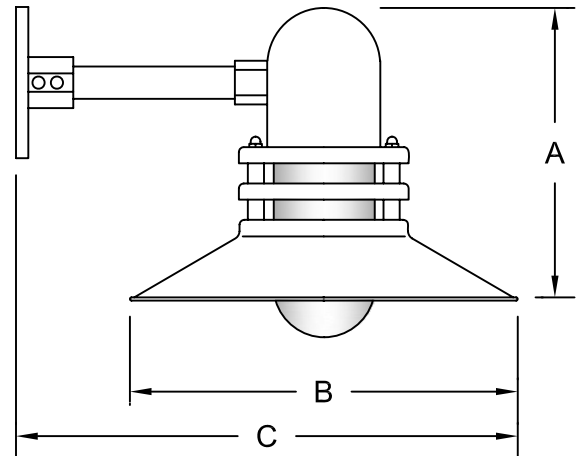

Job Name: _____
 Type: _____
 Quantity: _____

Venus Collection

Item Number	Height (A)	Width (B)	Projection (C)
H-1508-B	7"	8"	11"
H-1510-B	7 1/4"	10"	14"
H-1512-B	8 1/2"	12"	15"
H-1514-B	9"	14"	20"
H-1516-B	9 1/2"	16"	22"
H-1518-B	12"	18"	24"
H-1520-B	12 1/2"	20"	26"
H-1522-B	13 1/2"	22"	28"
H-1524-B	14 1/2"	24"	30"

For Wall Mount Only

Fixture No.	Fixture Color	Glass Color	Optional Accessories	Wattage/Lamp options	Ballast	Voltage
H-1508-B ⁽¹⁾	Standard ⁽²⁾	CLR (Clear)	CAL (Clear Acrylic Layer)	Incandescent ⁽¹⁾ (Fixture is standard 100W or 200W. Do not specify.)	Ballast option not available for INC.	Incandescent (Fixture is standard 120V. Do not specify.)
H-1510-B ⁽¹⁾	91 (Black)	RIB (Clear Ribbed)	BAL (Blue Acrylic Layer)	CFL ⁽¹⁾ (Compact Fluorescent)	RB ⁽³⁾ (Remote)	CFL M (Multi 120/277V)
H-1512-B ⁽¹⁾	95 (Dk. Grn)	FR (Frost)	RAL (Red Acrylic Layer)	13/CFL	BCM (Canopy Mount)	HID
H-1514-B ⁽¹⁾	96 (Galv.)	RD (Red)	GNAL (Green Acrylic Layer)	18/CFL	For specs see pages 341-343.	RB and BCM
H-1516-B ⁽¹⁾	BR47 (Rust)	BL (Blue)	For specs see pages 321-344.	26/32/42/CFL		M (Multi 120/208/240/277V)
H-1518-B ⁽¹⁾	BK01, GN20.	GRN (Green)		26/CFL		
H-1520-B ⁽¹⁾	Upgraded Finishes	AM (Amber)		32/CFL		
H-1522-B ⁽¹⁾	29, 66, 82, 90, 92, 94, 97, 99, 100, 103, 104, 105, 110, 112, 113, 114, 115, 117, 118, 119, 120, 127, 128, 129, 133, 134, 135, 136, 98, 101, 102, 137, 121, 122, 123, 124, 125, 126, 24, 44, 48, 49.	AMC (Amber Crackle)		42/CFL		
H-1524-B ⁽¹⁾	For finish specs see pages 344-348.			57/CFL		
				DMB (Dimmable Ballast for CFL. Add to Part No.)		
				HID ⁽¹⁾ (High Intensity Discharge)		
				MH ⁽¹⁾ (Metal Halide)		
				35/MH		
				50/MH		
				70/MH		
				100/MH		
				150/MH		
				175/MH		
				HPS ⁽¹⁾ (High Pressure Sodium)		
				50/HPS		
				70/HPS		
				100/HPS		
				150/HPS		