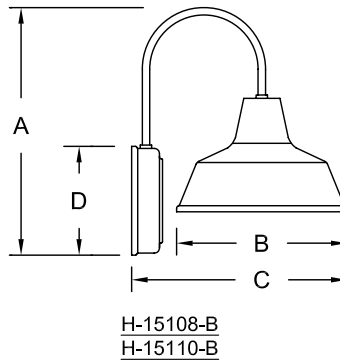

Fixture No.	Fixture Color	Optional Accessories	Accessory Color	Wattage/Lamp Options	Ballast Options	Voltage
H-15106-B⁽¹⁾	Standard⁽²⁾	CGU (Cast guard & glass)	Standard	Incandescent⁽¹⁾ (Fixture is standard 75W, 100W or 200W. Do not specify.)	Ballast option not available for INC.	Incandescent (Fixture is standard 120V. Do not specify.)
H-15108-B⁽¹⁾	91 (Black)	LCGU (Large cast guard & glass)	91 (Black)	CFL⁽³⁾ (Compact Fluorescent) 13/CFL 18/CFL 26/32/42/CFL 26/CFL 32/CFL 42/CFL 57/CFL	RB⁽⁴⁾ (Remote)	CFL M (Multi 120/277V)
H-15110-B⁽¹⁾	93 (White)	WGU (Wire guard & glass)	93 (White)	DMB (Dimmable Ballast for CFL. Add to Part No.)	OBB (Onboard)	HID RB and BCM M (Multi 120/208/240/277V)
H-15312-B	95 (Dk. Grn)	ARN (Acorn globe)	95 (Dk. Grn)	HID⁽³⁾ (High Intensity Discharge)	OBB (Fluorescent Options 13W-57W)	
H-15314-B	96 (Galv.)	LARN (Large acorn globe)	96 (Galv.)	MH⁽³⁾ (Metal Halide) 35/MH 50/MH 70/MH 100/MH 150/MH 175/MH	For specs see pages 341-343.	
H-15316-B	BR47 (Rust)	WGR (Wire guard)	BR47 (Rust)	HPS⁽³⁾ (High Pressure Sodium) 50/HPS 70/HPS 100/HPS 150/HPS		
	Upgraded Finishes 29, 66, 82, 90, 92, 94, 97, 99, 100, 103, 104, 105, 110, 112, 113, 114, 115, 117, 118, 119, 120, 127, 128, 129, 133, 134, 135, 136, 01, 11, 22, 25, 33, 77, 89, 24, 44, 48, 49.	For specs and glass color see pages 321-344.	For all finishes see pages 344-348.			
	For finish specs see pages 344-348.					

H-15312-B - 91 / WGR - 91 / 13/CFL - BCM - M

ORDER EXAMPLE

(USE THIS FORMAT TO PLACE ORDER)

Notes:

- (1) H-15106-B available for 75W Max INC only and not available with glass enclosures.
  H-15108-B and H-15110-B available for 100W Max INC only and not available with glass enclosures.
- (2) For interior finish of fixture refer to color chart on pages 344-348.
  H-15312-B, H-15314-b and H-15316-B not available in copper finish.
- (3) Requires Globe Option (See pages 339-341 for Globe Options)
  CGU and WGU Max. Wattage 100W INC, 100W HID and 32W CFL.
  LWGU, LCGU, ARN and LARN Max Wattage 200W INC, 175W HID and 57W CFL.
- (4) (RB) Remote ballast not available for Fluorescent Lamping.

Suitable for wet location.