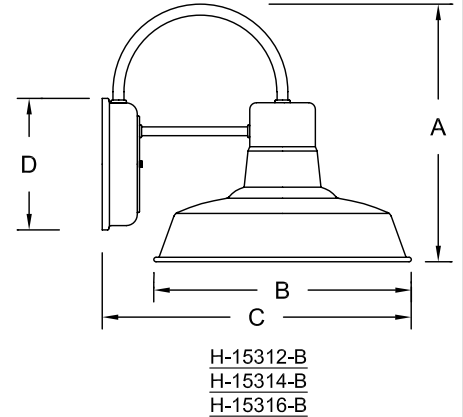

Fixture No.	Fixture Color	Optional Accessories	Accessory Color	Wattage/Lamp Options	Ballast Options	Voltage
H-15106-B⁽¹⁾	Standard⁽²⁾	CGU (Cast guard & glass)	Standard	Incandescent⁽¹⁾ (Fixture is standard 75W, 100W or 200W. Do not specify.)	Ballast option not available for INC.	Incandescent (Fixture is standard 120V. Do not specify.)
H-15108-B⁽¹⁾	91 (Black)	LCGU (Large cast guard & glass)	91 (Black)	CFL⁽³⁾ (Compact Fluorescent) 13/CFL 18/CFL 26/32/42/CFL 26/CFL 32/CFL 42/CFL 57/CFL	RB⁽⁴⁾ (Remote)	CFL M (Multi 120/277V)
H-15110-B⁽¹⁾	93 (White)	WGU (Wire guard & glass)	93 (White)	DMB (Dimmable Ballast for CFL. Add to Part No.)	OBB (Onboard)	HID RB and BCM M (Multi 120/208/240/277V)
H-15312-B	95 (Dk. Grn)	ARN (Acorn globe)	95 (Dk. Grn)	HID⁽³⁾ (High Intensity Discharge)	OBB (Fluorescent Options 13W-57W)	
H-15314-B	96 (Galv.)	LARN (Large acorn globe)	96 (Galv.)	MH⁽³⁾ (Metal Halide) 35/MH 50/MH 70/MH 100/MH 150/MH 175/MH	For specs see pages 341-343.	
H-15316-B	BR47 (Rust)	WGR (Wire guard)	BR47 (Rust)	HPS⁽³⁾ (High Pressure Sodium) 50/HPS 70/HPS 100/HPS 150/HPS		
	Upgraded Finishes 29, 66, 82, 90, 92, 94, 97, 99, 100, 103, 104, 105, 110, 112, 113, 114, 115, 117, 118, 119, 120, 127, 128, 129, 133, 134, 135, 136, 01, 11, 22, 25, 33, 77, 89, 24, 44, 48, 49.	For specs and glass color see pages 321-344.	For all finishes see pages 344-348.			
	For finish specs see pages 344-348.					

H-15312-B - 91 / WGR - 91 / 13/CFL - BCM - M

ORDER EXAMPLE

(USE THIS FORMAT TO PLACE ORDER)

Notes:

- (1) H-15106-B available for 75W Max INC only and not available with glass enclosures.
  H-15108-B and H-15110-B available for 100W Max INC only and not available with glass enclosures.
- (2) For interior finish of fixture refer to color chart on pages 344-348.
  H-15312-B, H-15314-b and H-15316-B not available in copper finish.
- (3) Requires Globe Option (See pages 339-341 for Globe Options)
  CGU and WGU Max. Wattage 100W INC, 100W HID and 32W CFL.
  LWGU, LCGU, ARN and LARN Max Wattage 200W INC, 175W HID and 57W CFL.
- (4) (RB) Remote ballast not available for Fluorescent Lamping.

Suitable for wet location.