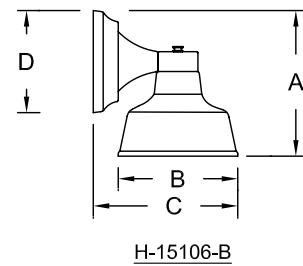

Fixture No.	Fixture Color	Optional Accessories	Accessory Color	Wattage/Lamp Options	Ballast Options	Voltage
H-15106-B⁽¹⁾	Standard⁽²⁾	CGU (Cast guard & glass)	Standard	Incandescent⁽¹⁾ (Fixture is standard 75W, 100W or 200W. Do not specify.)	Ballast option not available for INC.	Incandescent (Fixture is standard 120V. Do not specify.)
H-15108-B⁽¹⁾	91 (Black)	LCGU (Large cast guard & glass)	91 (Black)	CFL⁽³⁾ (Compact Fluorescent) 13/CFL 18/CFL 26/32/42/CFL 26/CFL 32/CFL 42/CFL 57/CFL	RB⁽⁴⁾ (Remote)	CFL M (Multi 120/277V)
H-15110-B⁽¹⁾	93 (White)	WGU (Wire guard & glass)	93 (White)	DMB (Dimmable Ballast for CFL. Add to Part No.)	OBB (Onboard)	HID RB and BCM M (Multi 120/208/240/277V)
H-15312-B	95 (Dk. Grn)	ARN (Acorn globe)	95 (Dk. Grn)	HID⁽³⁾ (High Intensity Discharge)	OBB (Fluorescent Options 13W-57W)	
H-15314-B	96 (Galv.)	LARN (Large acorn globe)	96 (Galv.)	MH⁽³⁾ (Metal Halide) 35/MH 50/MH 70/MH 100/MH 150/MH 175/MH	For specs see pages 341-343.	
H-15316-B	BR47 (Rust)	WGR (Wire guard)	BR47 (Rust)	HPS⁽³⁾ (High Pressure Sodium) 50/HPS 70/HPS 100/HPS 150/HPS		
	Upgraded Finishes 29, 66, 82, 90, 92, 94, 97, 99, 100, 103, 104, 105, 110, 112, 113, 114, 115, 117, 118, 119, 120, 127, 128, 129, 133, 134, 135, 136, 01, 11, 22, 25, 33, 77, 89, 24, 44, 48, 49.	For specs and glass color see pages 321-344.	For all finishes see pages 344-348.			
	For finish specs see pages 344-348.					

H-15312-B - 91 / WGR - 91 / 13/CFL - BCM - M

ORDER EXAMPLE

(USE THIS FORMAT TO PLACE ORDER)

Notes:

- (1) H-15106-B available for 75W Max INC only and not available with glass enclosures.
  H-15108-B and H-15110-B available for 100W Max INC only and not available with glass enclosures.
- (2) For interior finish of fixture refer to color chart on pages 344-348.
  H-15312-B, H-15314-b and H-15316-B not available in copper finish.
- (3) Requires Globe Option (See pages 339-341 for Globe Options)
  CGU and WGU Max. Wattage 100W INC, 100W HID and 32W CFL.
  LWGU, LCGU, ARN and LARN Max Wattage 200W INC, 175W HID and 57W CFL.
- (4) (RB) Remote ballast not available for Fluorescent Lamping.

Suitable for wet location.