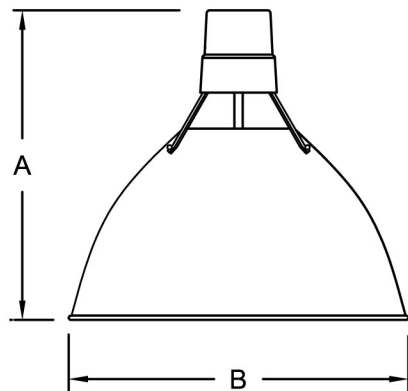

### Uplight Deep Bowl Shade Collection

Item Number	Height (A)	Width (B)
H-16312	13 1/2"	12"
H-16316	15"	16"
H-16318	16"	19"

Fixture No.	Fixture Color	Mounting	Mounting Color	Optional Accessories	Accessory Color	Wattage/Lamp options	Ballast	Voltage
<b>H-16312</b> <b>H-16316</b> <b>H-16318</b>	Standard <sup>(1)</sup> 91 (Black) 93 (White) 95 (Dk. Grn) 96 (Galv.) BR47 (Rust) BK01, GN20.  Upgraded Finishes 29, 66, 82, 90, 92, 94, 97, 99, 100, 103, 104, 105, 110, 112, 113, 114, 115, 117, 118, 119, 120, 127, 128, 129, 133, 134, 135, 136, 98, 101, 102, 137, 121, 122, 123, 124, 125, 126.  For finish specs see pages 344-348.	Mounting Options 1/2" 3/4"  Cord Options <sup>(2)</sup> CB8 (8' Blk Cord) CW8 (8' Wht Cord) CG8 (8' Gray Mesh Cord)  Custom Cord Options <sup>(2)</sup> CB__ (Black) CW__ (White) CG__ (Gray Mesh) Specify length.  Stem Options (Stem 1/2") __ST Specify length and canopy. HSC (Canopy) SMC (Canopy)  Flush Mount Options FHSC FSMC  Arm Options B-1 HL-K HL-A HL-U HL-H P-1 HL-C P-3 HL-D  For all arms and specs see pages 321-344.	Standard 91 (Black) 93 (White) 95 (Dk. Grn) 96 (Galv.) BR47 (Rust)  For all finishes see pages 344-348.	<b>SK</b> (Swivel knuckle)  <b>FX</b> (Flexible tubing for cord mounted fixture only)  For specs see pages 321-344.	Standard 91 (Black) 93 (White) 95 (Dk. Grn) 96 (Galv.) BR47 (Rust)  For all finishes see pages 344-348.	Incandescent (Fixture is standard 200W. Do not specify.)  CFL (Compact Fluorescent) 13/CFL 18/CFL 26/32/42/CFL 26/CFL 32/CFL 42/CFL 57/CFL  <b>DMB</b> (Dimmable Ballast for CFL. Add to Part No.)  HID (High Intensity Discharge)  MH (Metal Halide) 35/MH 50/MH 70/MH 100/MH 150/MH 175/MH  HPS (High Pressure Sodium) 50/HPS 70/HPS 100/HPS 150/HPS	Ballast option not available for INC.  <b>RB</b> <sup>(4)</sup> (Remote)  <b>BCM</b> (Canopy Mount)  <b>PLB</b> <sup>(5)</sup> (Postline)  For specs see pages 341-343.	Incandescent (Fixture is standard 120V. Do not specify.)  CFL <b>M</b> (Multi 120/277V)  HID RB and BCM <b>M</b> (Multi 120/208/240/277V)  PLB 1 (120V) 2 (277V)