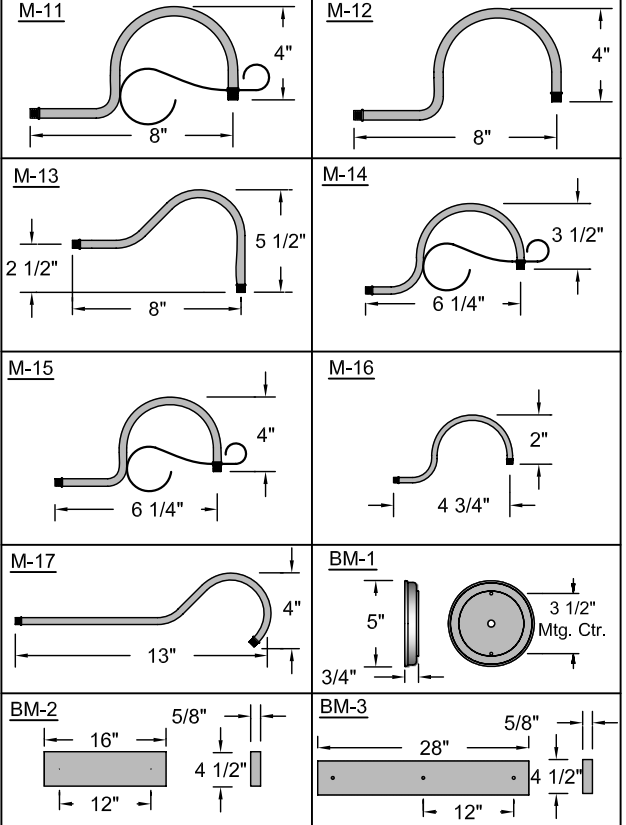

Job Name: \_\_\_\_\_  
 Type: \_\_\_\_\_  
 Quantity: \_\_\_\_\_

| Fixture No.   | Fixture Color  | Mounting   | Mounting Canopy   | Mounting Color   | Wattage/Voltage   |
|---|--|--|---|--|---|
| <b>H-2046</b><br><b>H-7106</b><br><b>H-15006</b><br><b>H-16006</b><br><b>H-18106</b><br><b>H-19006</b><br><b>H-EM-06</b><br><b>H-EMC-06</b> | Standard<br>91 (Black)<br>93 (White)<br>95 (Dk. Grn)<br>96 (Galv.)<br>BR47 (Rust)<br><br>Upgraded Finishes<br>BK01, GN20,<br>29, 66, 82, 90,<br>92, 94, 97, 99,<br>100, 103, 104,<br>105, 110, 112,<br>113, 114, 115,<br>117, 118, 119,<br>120, 127, 128,<br>129, 133, 134,<br>135, 136, 11,<br>01, 22, 25, 33,<br>77, 89.<br><br>For finish specs see pages 344-345 | Cord Options<br>CB7 (7' Blk Cord)<br>CW7 (7' Wht Cord)<br>CG7 (7' Gray Mesh Cord)<br><br>Stem Options<br>ST1/8<br>(1/8 IPS Stem)<br>Specify length and canopy.<br>STCSW<br>(Swivel Canopy)<br>STC<br>(Canopy)<br><br>Flush Mount Options<br>FHSC<br>FSMC<br><br>For specs see pages 336-343. | (For Brackets only)<br>BM-1<br>BM-2<br>BM-3<br>BM-4<br>BM-5 | Standard<br>91 (Black)<br>93 (White)<br>95 (Dk. Grn)<br>96 (Galv.)<br>BR47 (Rust)<br><br>For all finishes see pages 344-348. | Incandescent<br>(Fixtures are standard 100W and 120V. Do not specify) |
|   |  | Arm Options<br>M-1 M-10<br>M-2 M-11<br>M-3 M-12<br>M-4 M-13<br>M-5 M-14<br>M-6 M-15<br>M-7 M-16<br>M-8 M-17<br>M-9   |   |  |   |

**ORDER EXAMPLE**  
 (USE THIS FORMAT TO PLACE ORDER)

Suitable for damp location  
 (Except when cord mounted)