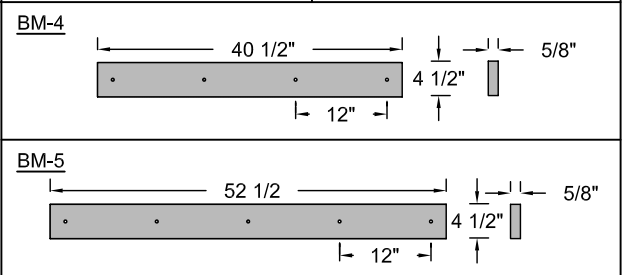

Job Name: \_\_\_\_\_  
 Type: \_\_\_\_\_  
 Quantity: \_\_\_\_\_

| Fixture No.   | Fixture Color  | Mounting   | Mounting Canopy   | Mounting Color   | Wattage/Voltage   |
|---|--|--|---|--|---|
| <b>H-2046</b><br><b>H-7106</b><br><b>H-15006</b><br><b>H-16006</b><br><b>H-18106</b><br><b>H-19006</b><br><b>H-EM-06</b><br><b>H-EMC-06</b> | Standard<br>91 (Black)<br>93 (White)<br>95 (Dk. Grn)<br>96 (Galv.)<br>BR47 (Rust)<br><br>Upgraded Finishes<br>BK01, GN20,<br>29, 66, 82, 90,<br>92, 94, 97, 99,<br>100, 103, 104,<br>105, 110, 112,<br>113, 114, 115,<br>117, 118, 119,<br>120, 127, 128,<br>129, 133, 134,<br>135, 136, 11,<br>01, 22, 25, 33,<br>77, 89.<br><br>For finish specs see pages 344-345 | Cord Options<br>CB7 (7' Blk Cord)<br>CW7 (7' Wht Cord)<br>CG7 (7' Gray Mesh Cord)<br><br>Stem Options<br>ST1/8<br>(1/8 IPS Stem)<br>Specify length and canopy.<br>STCSW<br>(Swivel Canopy)<br>STC<br>(Canopy)<br><br>Flush Mount Options<br>FHSC<br>FSMC<br><br>For specs see pages 336-343. | (For Brackets only)<br>BM-1<br>BM-2<br>BM-3<br>BM-4<br>BM-5 | Standard<br>91 (Black)<br>93 (White)<br>95 (Dk. Grn)<br>96 (Galv.)<br>BR47 (Rust)<br><br>For all finishes see pages 344-348. | Incandescent<br>(Fixtures are standard 100W and 120V. Do not specify) |
|   |  | Arm Options<br>M-1 M-10<br>M-2 M-11<br>M-3 M-12<br>M-4 M-13<br>M-5 M-14<br>M-6 M-15<br>M-7 M-16<br>M-8 M-17<br>M-9   |   |  |   |

**ORDER EXAMPLE**  
 (USE THIS FORMAT TO PLACE ORDER)

Suitable for damp location  
 (Except when cord mounted)