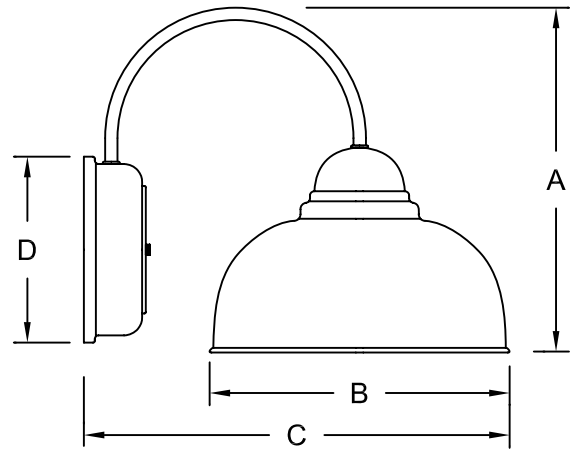

### Oberon Collection

For Wall  
Mount Only

Item Number	Height (A)	Width (B)	Projection (C)	Diameter of Canopy (D)
H-24108-B	10"	8 1/2"	10 1/2"	5 1/2"
H-24110-B	11"	10"	14"	6 1/4"
H-24112-B	12"	12"	15"	6 1/4"

Fixture No.	Fixture Color	Optional Accessories	Accessory Color	Wattage/ Lamp options	Ballast	Voltage
H-24108-B <sup>(1)</sup>	Standard <sup>(2)</sup>	<b>CGU</b> (Cast guard & glass)	Standard	Incandescent (Fixture is standard 100W. Do not specify)	Ballast option not available for INC.	Incandescent (Fixture is standard 120V. Do not specify.)
H-24110-B	<b>91</b> (Black)	<b>WGU</b> (Wire guard & glass)	<b>91</b> (Black)	CFL <sup>(3)</sup> (Compact Fluorescent)	<b>RB</b> <sup>(4)</sup> (Remote)	CFL <b>M</b> (Multi 120/277V)
H-24112-B	<b>93</b> (White) <b>95</b> (Dk. Grn) <b>96</b> (Galv.) <b>BR47</b> (Rust) <b>BK01, GN20.</b>	<b>6OP</b> (6" Opal ball)	<b>93</b> (White) <b>95</b> (Dk. Grn) <b>96</b> (Galv.) <b>BR47</b> (Rust)	<b>13/CFL</b> <b>18/CFL</b> <b>26/32/CFL</b> <b>26/CFL</b> <b>32/CFL</b>	<b>BCM</b> (Canopy Mount)	HID RB and BCM <b>M</b> (Multi 120/208/240/277V)
	Upgraded Finishes <b>29, 66, 82, 90, 92, 94, 97, 99, 100, 103, 104, 105, 110, 112, 113, 114, 115, 117, 118, 119, 120, 127, 128, 129, 133, 134, 135, 136, 11, 121, 122, 123, 124, 125, 126, 01, 22, 25, 33, 77, 89, 24, 44, 48, 49.</b>	<b>WGR</b> (Wire guard)	For all finishes see pages 344-348.	<b>DMB</b> (Dimmable Ballast for CFL. Add to Part No.)	For specs see pages 341-343.	
	For finish specs see pages 344-348.	<b>DWG-1</b> (H-24108-B) <b>DWG-2</b> (H-24110-B) <b>DWG-3</b> (H-24112-B) (Drop wire guard)		HID <sup>(3)</sup> (High Intensity Discharge)		
		For specs and glass color see pages 321-344.		MH <sup>(3)</sup> (Metal Halide) <b>35/MH</b> <b>50/MH</b> <b>70/MH</b> <b>100/MH</b>		
				HPS <sup>(3)</sup> (High Pressure Sodium) <b>50/HPS</b> <b>70/HPS</b> <b>100/HPS</b>		