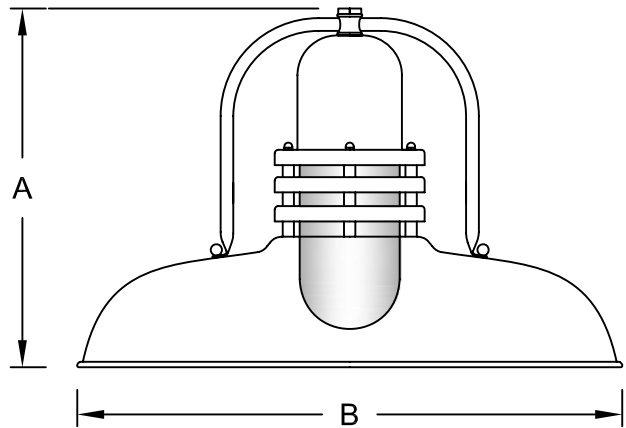

# Cordelia Collection

Fixture No.	Height (A)	Width (B)
H-37114	11"	14"
H-37116	11 1/2"	16"
H-37118	12"	18"
H-37124	15"	24"

Fixture No.	Fixture Color	Glass Color	Mounting	Mounting Color	Wattage/ Lamp options	Voltage
<b>H-37114</b> <sup>(1)</sup> <b>H-37116</b> <sup>(1)</sup> <b>H-37118</b> <sup>(1)</sup> <b>H-37124</b> <sup>(1)</sup>	Standard <sup>(2)</sup> <b>91</b> (Black) <b>93</b> (White) <b>95</b> (Dk. Grn) <b>96</b> (Galv.) <b>BR47</b> (Rust) <b>BK01, GN20.</b>  Upgraded Finishes. <b>29, 66, 82, 90, 92, 94, 97, 99, 100, 103, 104, 105, 110, 112, 113, 114, 115, 117, 118, 119, 120, 127, 128, 129, 133, 134, 135, 136, 98, 101, 102, 137, 121, 122, 123, 124, 125, 126, 11, 01, 22, 25, 33, 77, 89, 24, 44, 48, 49, 15, 16.</b>  For finish specs see pages 344-348.	<b>CLR</b> (Clear)  <b>RIB</b> (Clear Ribbed)  <b>FR</b> (Frost)  <b>RD</b> (Red)  <b>BL</b> (Blue)  <b>GRN</b> (Green)  <b>AM</b> (Amber)  <b>AMC</b> (Amber Crackle)	Cord Options <b>CB8</b> (8' Blk Cord) <b>CW8</b> (8' Wht Cord) <b>CG8</b> (8' Gray Mesh Cord) Custom Cord Options <b>CB</b> __ (Black) <b>CW</b> __ (White) <b>CG</b> __ (Gray Mesh) Specify length.  Stem Options __ <b>ST1/4</b> (1/4" IPS Stem) Specify length and canopy.  <b>STC-2</b> (Canopy)  <b>STC-2-SL</b> (Stem canopy and swivel)  Flush Mount Options <b>FSTC-2</b> <b>FSTC-2-SL</b>  For specs see pages 321-344.	Standard <b>91</b> (Black) <b>93</b> (White) <b>95</b> (Dk. Grn) <b>96</b> (Galv.) <b>BR47</b> (Rust)  For all finishes see pages 344-348.	Incandescent (Fixture is standard 100W or 200W. Do not specify.)	Incandescent (Fixture is standard 120V. Do not specify.)