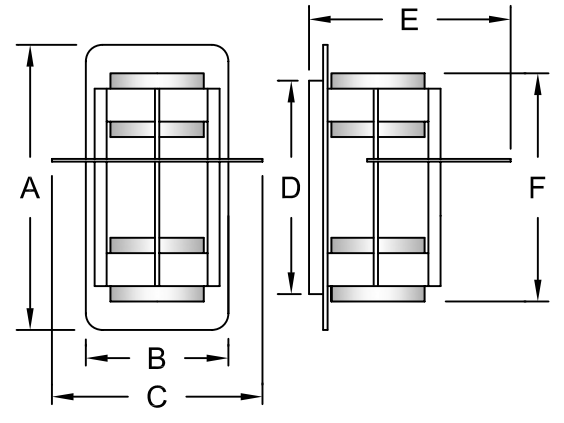

Job Name: _____

Type: _____

Quantity: _____

For Wall Mount Only
(Fixtures available as Pendants.
Contact Hi-Lite for information)

Item Number	Height (A)	Width (B)	Shade Width (C)	Mounting Plate (D)	Projection (E)	Diffuser Span (F)
H-43106-B	13"	6 1/2"	-	5 1/2" x 10"	6"	10 1/2"
H-43112-B	13"	6 1/2"	12 1/2"	5 1/2" x 10"	9"	10 1/2"
H-43205-B	11"	5 1/2"	-	4 1/2" x 8 3/4"	5 1/4"	9 1/2"
H-43206-B	13"	6 1/2"	-	5 1/2" x 10"	6"	10 1/2"
H-43211-B	11"	5 1/2"	11"	4 1/2" x 8 3/4"	8"	9 1/2"
H-43212-B	13"	6 1/2"	12"	5 1/2" x 10"	9"	10 1/2"

ORDER EXAMPLE
(USE THIS FORMAT TO PLACE ORDER)

Notes:
(1) H-43106 and H-43112 available for 2-100W INC and 1-32W CFL.

Suitable for dry location only.

Atlas Collection

H-43106-B

H-43112-B

H-43205-B
H-43206-B