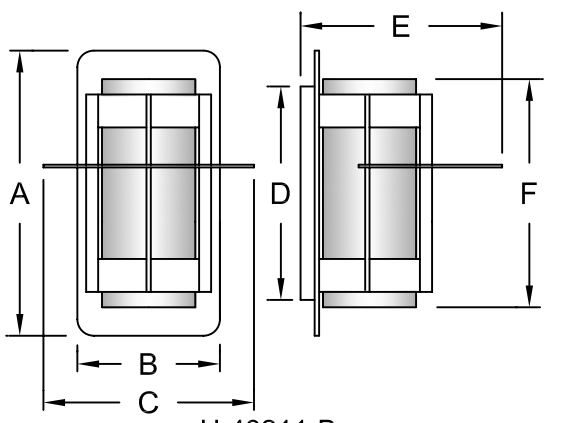

Job Name: _____

Type: _____

Quantity: _____

For Wall Mount Only
(Fixtures available as Pendants.
Contact Hi-Lite for information)

Item Number	Height (A)	Width (B)	Shade Width (C)	Mounting Plate (D)	Projection (E)	Diffuser Span (F)
H-43106-B	13"	6 1/2"	-	5 1/2" x 10"	6"	10 1/2"
H-43112-B	13"	6 1/2"	12 1/2"	5 1/2" x 10"	9"	10 1/2"
H-43205-B	11"	5 1/2"	-	4 1/2" x 8 3/4"	5 1/4"	9 1/2"
H-43206-B	13"	6 1/2"	-	5 1/2" x 10"	6"	10 1/2"
H-43211-B	11"	5 1/2"	11"	4 1/2" x 8 3/4"	8"	9 1/2"
H-43212-B	13"	6 1/2"	12"	5 1/2" x 10"	9"	10 1/2"

Fixture No.	Fixture Color	Cylinder Color	Wattage/Lamp options	Ballast	Voltage
H-43106-B ⁽¹⁾	Standard 91 (Black)	CLR (Clear)	Incandescent (Fixture is standard 2-100W. Do not specify.)	Ballast option not available for INC.	Incandescent (Fixture is standard 120V. Do not specify.)
H-43112-B ⁽¹⁾	93 (White)	FR (Frost)	CFL (Compact Fluorescent) 1-13/CFL 1-18/CFL 1-26/32/CFL 1-26/CFL 1-32/CFL	OBB (Onboard) For specs see pages 341-343.	CFL M (Multi 120/277V)
H-43205-B	95 (Dk. Gm)				
H-43206-B	96 (Galv.)				
H-43211-B	BR47 (Rust)				
H-43212-B	BK01, GN20.				
	Upgraded Finishes 29, 66, 82, 90, 92, 94, 97, 99, 100, 103, 104, 105, 110, 112, 113, 114, 115, 117, 118, 119, 120, 127, 128, 129, 133, 134, 135, 136, 101, 102, 137, 121, 122, 123, 124, 125, 126.				
	For finish specs see pages 344-348.				

ORDER EXAMPLE
(USE THIS FORMAT TO PLACE ORDER)

Notes:
(1) H-43106 and H-43112 available for 2-100W INC and 1-32W CFL.

Suitable for dry location only.

Atlas Collection

H-43106-B

H-43112-B

H-43205-B
H-43206-B