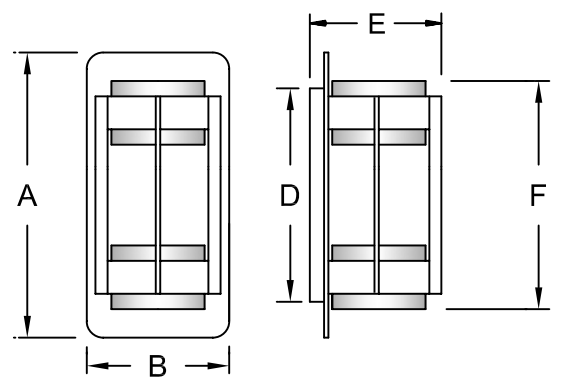

Atlas Collection

H-43106-B