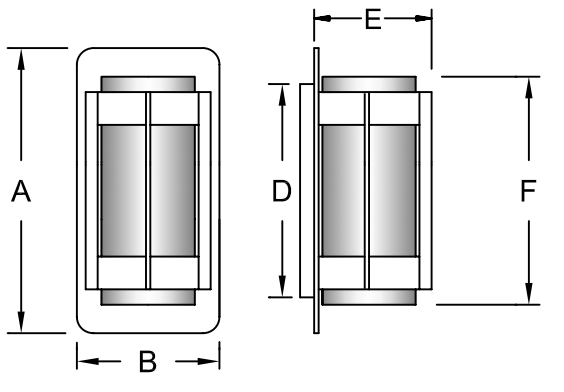

Job Name: _____

Type: _____

Quantity: _____

For Wall Mount Only
(Fixtures available as Pendants.
Contact Hi-Lite for information)

Item Number	Height (A)	Width (B)	Shade Width (C)	Mounting Plate (D)	Projection (E)	Diffuser Span (F)
H-43106-B	13"	6 1/2"	-	5 1/2" x 10"	6"	10 1/2"
H-43112-B	13"	6 1/2"	12 1/2"	5 1/2" x 10"	9"	10 1/2"
H-43205-B	11"	5 1/2"	-	4 1/2" x 8 3/4"	5 1/4"	9 1/2"
H-43206-B	13"	6 1/2"	-	5 1/2" x 10"	6"	10 1/2"
H-43211-B	11"	5 1/2"	11"	4 1/2" x 8 3/4"	8"	9 1/2"
H-43212-B	13"	6 1/2"	12"	5 1/2" x 10"	9"	10 1/2"

Fixture No.	Fixture Color	Cylinder Color	Wattage/Lamp options	Ballast	Voltage
H-43106-B ⁽¹⁾	Standard 91 (Black)	CLR (Clear)	Incandescent (Fixture is standard 2-100W. Do not specify.)	Ballast option not available for INC.	Incandescent (Fixture is standard 120V. Do not specify.)
H-43112-B ⁽¹⁾	93 (White)	FR (Frost)	CFL (Compact Fluorescent) 1-13/CFL 1-18/CFL 1-26/32/CFL 1-26/CFL 1-32/CFL	OBB (Onboard) For specs see pages 341-343.	CFL M (Multi 120/277V)
H-43205-B	95 (Dk. Gm)				
H-43206-B	96 (Galv.)				
H-43211-B	BR47 (Rust)				
H-43212-B	BK01, GN20.				
	Upgraded Finishes 29, 66, 82, 90, 92, 94, 97, 99, 100, 103, 104, 105, 110, 112, 113, 114, 115, 117, 118, 119, 120, 127, 128, 129, 133, 134, 135, 136, 101, 102, 137, 121, 122, 123, 124, 125, 126.				
	For finish specs see pages 344-348.				

ORDER EXAMPLE
(USE THIS FORMAT TO PLACE ORDER)

Notes:
(1) H-43106 and H-43112 available for 2-100W INC and 1-32W CFL.

Suitable for dry location only.

Atlas Collection

H-43106-B

H-43112-B

H-43205-B
H-43206-B