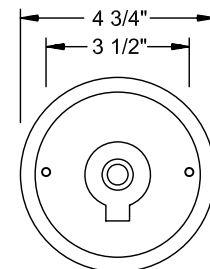

Notes:

- (1) H-CGU-2B and H-CGU-10-2B available for 2-100W Max INC, 2-32W Max CFL and 2-100W Max HID.
  H-LCGU-2B and H-LCGU-14-2B available for 2-200W Max INC, 2-57W Max CFL and 2-175W Max HID.
  Above fixtures available with WGU wireguard.
- (2) Casting will be painted to match copper or brass finishes.
- (3) (RB) Remote Ballast not available for Fluorescent Lamping.
  (BCM) Ballast Canopy Mount not available for HID Lamping.

Suitable for wet location.

Mounting Detail