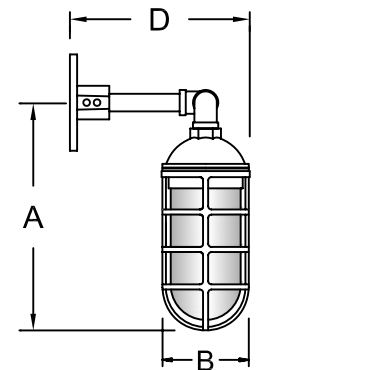

Saucer Vapor Jar Collection