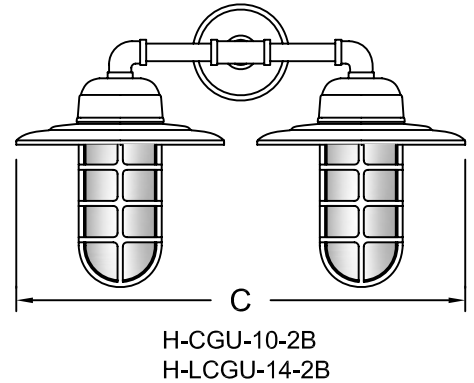

Saucer Vapor Jar Collection