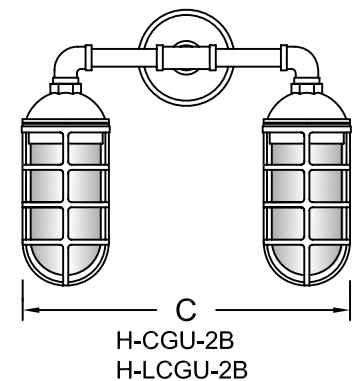

Saucer Vapor Jar Collection