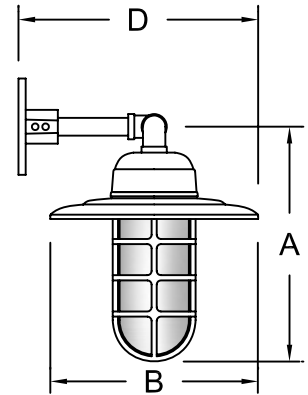

Saucer Vapor Jar Collection