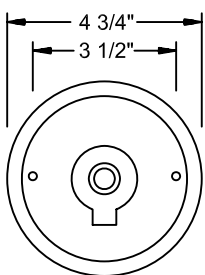

Job Name: _____
 Type: _____
 Quantity: _____

Angle Vapor Jar Collection

Mounting Detail

For Wall Mount Only

Item Number	Height (A)	Width (B)	Length (C)	Projection (D)
H-CGU-SS-8-2B	10"	8"	20"	10"
H-LCGU-SS-10-2B	13"	10"	22 1/2"	12"
H-LCGU-SS-12-2B	13"	12"	30"	15"

Fixture No.	Fixture Color	Glass Color	Wattage/Lamp options	Ballast	Voltage
H-CGU-SS-8-2B ⁽¹⁾	Standard	CLR	Incandescent	Ballast option	Incandescent
H-LCGU-SS-10-2B ⁽¹⁾	91 (Black)	(Clear)	(Fixture is standard 2-100W or 2-200W. Do not specify.)	not available for INC	(Fixture is standard 120V. Do not specify.)
H-LCGU-SS-12-2B ⁽¹⁾	93 (White)	RIB		For CFL only	
	95 (Dk. Grn)	(Clear Ribbed)		BCM ⁽³⁾	
	96 (Galv.)			(Canopy Mount)	CFL
	BR47 (Rust)	FR	CFL	For HID only	M
	BK01, GN20.	(Frost)	(Compact Fluorescent)	RB ⁽³⁾	(Multi 120/277V)
	Upgraded Finishes ⁽²⁾	RD	2-13/CFL	(Remote)	HID
	29, 66, 82, 90, 92, 94, 97, 99, 100, 103, 104, 105, 110, 112, 113, 114, 115, 117, 118, 119, 120, 127, 128, 129, 133, 134, 135, 136, 98, 101, 102, 137, 121, 122, 123, 124, 125, 126, 11, 01, 22, 25, 33, 77, 89, 24, 44, 48, 49.	BL	2-18/CFL	For specs see pages 341-343.	M
	For finish specs see pages 344-348.	(Blue)	2-26/CFL		(Multi 120/208/240/277V)
		GRN	2-32/CFL		
		(Green)	2-42/CFL		
		AM	2-57/CFL		
		(Amber)	DMB		
		AMC	(Dimmable Ballast for CFL. Add to Part No.)		
		(Amber Crackle)	HID		
			(High Intensity Discharge)		
			MH		
			(Metal Halide)		
			2-35/MH		
			2-50/MH		
			2-70/MH		
			2-100/MH		
			2-150/MH		
			2-175/MH		
			HPS		
			(High Pressure Sodium)		
			2-50/HPS		
			2-70/HPS		
			2-100/HPS		
			2-150/HPS		