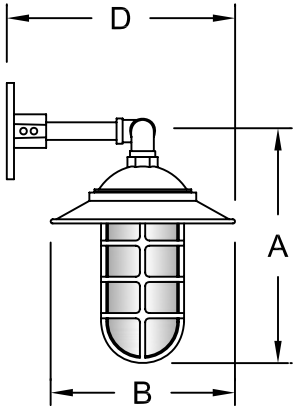

Job Name: _____
 Type: _____
 Quantity: _____

Angle Vapor Jar Collection

Mounting Detail

For Wall Mount Only

Item Number	Height (A)	Width (B)	Length (C)	Projection (D)
H-CGU-SS-8-2B	10"	8"	20"	10"
H-LCGU-SS-10-2B	13"	10"	22 1/2"	12"
H-LCGU-SS-12-2B	13"	12"	30"	15"

Fixture No.	Fixture Color	Glass Color	Wattage/Lamp options	Ballast	Voltage
H-CGU-SS-8-2B ⁽¹⁾	Standard	CLR	Incandescent	Ballast option	Incandescent
H-LCGU-SS-10-2B ⁽¹⁾	91 (Black)	(Clear)	(Fixture is standard 2-100W or 2-200W. Do not specify.)	not available for INC	(Fixture is standard 120V. Do not specify.)
H-LCGU-SS-12-2B ⁽¹⁾	93 (White)	RIB		For CFL only	
	95 (Dk. Grn)	(Clear Ribbed)		BCM ⁽³⁾	
	96 (Galv.)			(Canopy Mount)	CFL
	BR47 (Rust)	FR	CFL	For HID only	M
	BK01, GN20.	(Frost)	(Compact Fluorescent)	RB ⁽³⁾	(Multi 120/277V)
	Upgraded Finishes ⁽²⁾	RD	2-13/CFL	(Remote)	HID
	29, 66, 82, 90, 92, 94, 97, 99, 100, 103, 104, 105, 110, 112, 113, 114, 115, 117, 118, 119, 120, 127, 128, 129, 133, 134, 135, 136, 98, 101, 102, 137, 121, 122, 123, 124, 125, 126, 11, 01, 22, 25, 33, 77, 89, 24, 44, 48, 49.	BL	2-18/CFL	For specs see pages 341-343.	M
	For finish specs see pages 344-348.	(Blue)	2-26/CFL		(Multi 120/208/240/277V)
		GRN	2-32/CFL		
		(Green)	2-42/CFL		
		AM	2-57/CFL		
		(Amber)	DMB		
		AMC	(Dimmable Ballast for CFL. Add to Part No.)		
		(Amber Crackle)	HID		
			(High Intensity Discharge)		
			MH		
			(Metal Halide)		
			2-35/MH		
			2-50/MH		
			2-70/MH		
			2-100/MH		
			2-150/MH		
			2-175/MH		
			HPS		
			(High Pressure Sodium)		
			2-50/HPS		
			2-70/HPS		
			2-100/HPS		
			2-150/HPS		