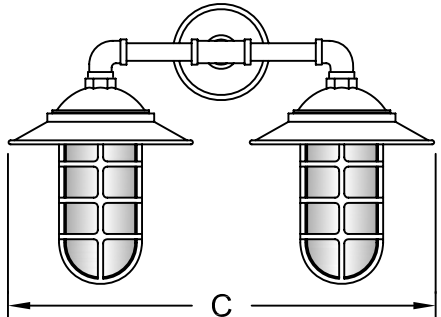

Job Name: _____
 Type: _____
 Quantity: _____

Angle Vapor Jar Collection

Mounting Detail

For Wall Mount Only

Item Number	Height (A)	Width (B)	Length (C)	Projection (D)
H-CGU-SS-8-2B	10"	8"	20"	10"
H-LCGU-SS-10-2B	13"	10"	22 1/2"	12"
H-LCGU-SS-12-2B	13"	12"	30"	15"

Fixture No.	Fixture Color	Glass Color	Wattage/Lamp options	Ballast	Voltage
H-CGU-SS-8-2B ⁽¹⁾	Standard	CLR	Incandescent	Ballast option	Incandescent
H-LCGU-SS-10-2B ⁽¹⁾	91 (Black)	(Clear)	(Fixture is standard 2-100W or 2-200W. Do not specify.)	not available for INC	(Fixture is standard 120V. Do not specify.)
H-LCGU-SS-12-2B ⁽¹⁾	93 (White)	RIB		For CFL only	
	95 (Dk. Grn)	(Clear Ribbed)		BCM ⁽³⁾	
	96 (Galv.)			(Canopy Mount)	CFL
	BR47 (Rust)	FR	CFL	For HID only	M
	BK01, GN20.	(Frost)	(Compact Fluorescent)	RB ⁽³⁾	(Multi 120/277V)
	Upgraded Finishes ⁽²⁾	RD	2-13/CFL	(Remote)	HID
	29, 66, 82, 90, 92, 94, 97, 99, 100, 103, 104, 105, 110, 112, 113, 114, 115, 117, 118, 119, 120, 127, 128, 129, 133, 134, 135, 136, 98, 101, 102, 137, 121, 122, 123, 124, 125, 126, 11, 01, 22, 25, 33, 77, 89, 24, 44, 48, 49.	BL	2-18/CFL	For specs see pages 341-343.	M
	For finish specs see pages 344-348.	(Blue)	2-26/CFL		(Multi 120/208/240/277V)
		GRN	2-32/CFL		
		(Green)	2-42/CFL		
		AM	2-57/CFL		
		(Amber)	DMB		
		AMC	(Dimmable Ballast for CFL. Add to Part No.)		
		(Amber Crackle)	HID		
			(High Intensity Discharge)		
			MH		
			(Metal Halide)		
			2-35/MH		
			2-50/MH		
			2-70/MH		
			2-100/MH		
			2-150/MH		
			2-175/MH		
			HPS		
			(High Pressure Sodium)		
			2-50/HPS		
			2-70/HPS		
			2-100/HPS		
			2-150/HPS		