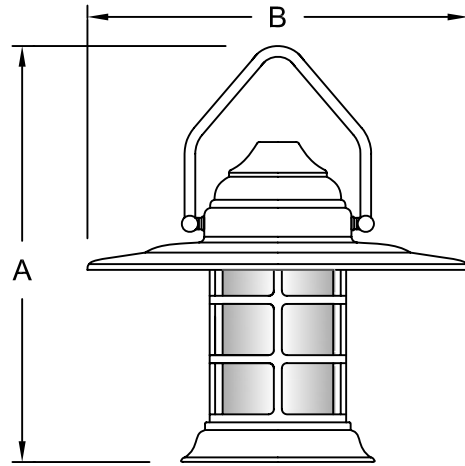

### Saucer Vapor Jar Collection

Item Number	Height (A)	Width (B)
H-MNCGU-10-RG-1-A	12"	10"
H-CGU-10-RG-1-A	13"	10"
H-LCGU-14-RG-1-A	16"	13"

Fixture No.	Fixture Color	Glass Color	Mounting	Mounting Color	Wattage/Lamp options	Ballast	Voltage
<b>H-MNCGU-10-RG-1-A</b> <sup>(1)</sup>	Standard <b>91</b> (Black) <b>93</b> (White) <b>95</b> (Dk. Grn) <b>96</b> (Galv.) <b>BR47</b> (Rust) <b>BK01, GN20.</b>  Upgraded Finishes.(2) <b>29, 66, 82, 90, 92, 94, 97, 99, 100, 103, 104, 105, 110, 112, 113, 114, 115, 117, 118, 119, 120, 127, 128, 129, 133, 134, 135, 136, 98, 101, 102, 137, 121, 122, 123, 124, 125, 126, 11, 01, 22, 25, 33, 77, 89.</b>  For finish specs see pages 344-348.	<b>CLR</b> (Clear)  <b>RIB</b> (Clear Ribbed)  <b>FR</b> (Frost)  <b>RD</b> (Red)  <b>BL</b> (Blue)  <b>GRN</b> (Green)  <b>AM</b> (Amber)  <b>AMC</b> (Amber Crackle)	Cord Options (3) <b>CB8</b> (8' Blk Cord) <b>CW8</b> (8' Wht Cord) <b>CG8</b> (8' Gray Mesh Cord)  Custom Cord Options (3) <b>CB</b> ___ (Black) <b>CW</b> ___ (White) <b>CG</b> ___ (Gray Mesh) Specify length.  For all arms and specs see pages 321-344.	Standard <b>91</b> (Black) <b>93</b> (White) <b>95</b> (Dk. Grn) <b>96</b> (Galv.) <b>BR47</b> (Rust)  For all finishes see pages 344-348.	Incandescent (Fixture is standard 100W or 200W. Do not specify.)  CFL (Compact Fluorescent) <b>13/CFL</b> <b>18/CFL</b> <b>26/32/42/CFL</b> <b>26/CFL</b> <b>32/CFL</b> <b>42/CFL</b> <b>57/CFL</b>  <b>DMB</b> (Dimmable Ballast for CFL. Add to Part No.)  HID (High Intensity Discharge)  MH (Metal Halide) <b>35/MH</b> <b>50/MH</b> <b>70/MH</b> <b>100/MH</b> <b>150/MH</b> <b>175/MH</b>  HPS (High Pressure Sodium) <b>50/HPS</b> <b>70/HPS</b> <b>100/HPS</b> <b>150/HPS</b>	Ballast option not available for INC.  <b>RB</b> <sup>(4)</sup> (Remote)  <b>BCM</b> (Canopy Mount)  For specs see pages 341-343.	Incandescent (Fixture is standard 120V. Do not specify.)  CFL <b>M</b> (Multi 120/277V)  HID RB and BCM <b>M</b> (Multi 120/208/240/277V)
<b>H-CGU-10-RG-1-A</b> <sup>(1)</sup>							
<b>H-LCGU-14-RG-1-A</b> <sup>(1)</sup>							