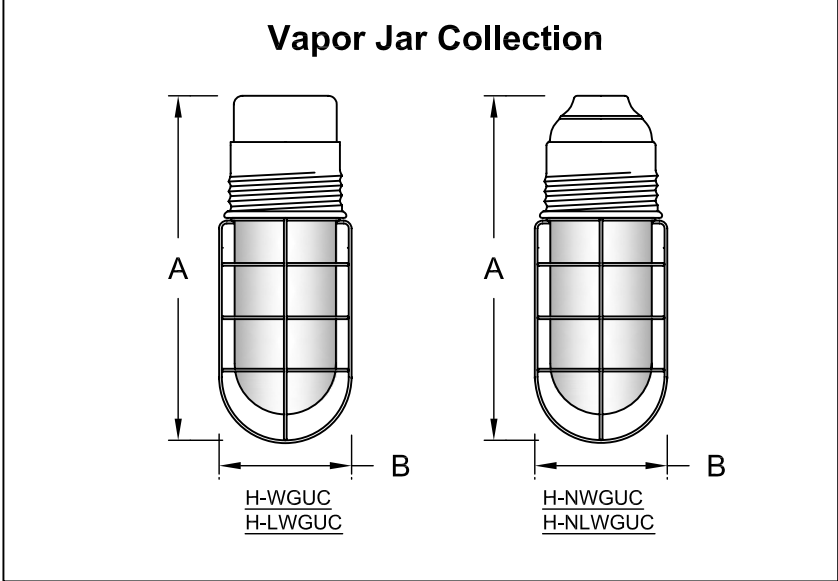

Job Name: _____
 Type: _____
 Quantity: _____

Fixture No.	Height (A)	Width (B)
H-WGUC	10"	4"
H-NWGUC	10"	4"
H-LWGUC	12"	5"
H-NLWGUC	12"	5"

Fixture No.	Fixture Color	Glass Color	Mounting	Mounting Color	Optional Accessories	Accessory Color	Wattage/ Lamp options	Ballast	Voltage
H-WGUC ⁽¹⁾ H-NWGUC ⁽¹⁾ H-LWGUC ⁽¹⁾ H-NLWGUC ⁽¹⁾	Standard 91 (Black) 93 (White) 95 (Dk. Grn) 96 (Galv.) BR47 (Rust) BK01, GN20. Upgraded Finishes. ⁽²⁾ 29, 66, 82, 90, 92, 94, 97, 99, 100, 103, 104, 105, 110, 112, 113, 114, 115, 117, 118, 119, 120, 127, 128, 129, 133, 134, 135, 136, 98, 101, 102, 137, 121, 122, 123, 124, 125, 126, 11, 01, 22, 25, 33, 77, 89, 24, 44, 48, 49. For finish specs see pages 344-348.	CLR (Clear) RIB (Clear Ribbed) FR (Frost) RD (Red) BL (Blue) GRN (Green) AM (Amber) AMC (Amber Crackle)	Mounting Options 1/2" 3/4" Cord Options ⁽³⁾ CB8 (8' Blk Cord) CW8 (8' Wht Cord) CG8 (8' Gray Mesh Cord) Custom Cord Options ⁽³⁾ CB (Black) CW (White) CG (Gray Mesh) Specify length. Stem Options (Stem 1/2") ST Specify length and canopy. HSC (Canopy) SMC (Canopy) Flush Mount Options FHSC FSMC Arm Options B-1 HL-K HL-A HL-U HL-H P-1 HL-C P-3 HL-D For all arms and specs see pages 321-344.	Standard 91 (Black) 93 (White) 95 (Dk. Grn) 96 (Galv.) BR47 (Rust) For all finishes see pages 344-348.	SK (Swivel knuckle) For specs see pages 321-344.	Standard 91 (Black) 93 (White) 95 (Dk. Grn) 96 (Galv.) BR47 (Rust) For all finishes see pages 344-348.	Incandescent (Fixture is standard 100W or 200W. Do not specify.) CFL (Compact Fluorescent) 13/CFL 18/CFL 26/32/42/CFL 26/CFL 32/CFL 42/CFL 57/CFL DMB (Dimmable Ballast for CFL. Add to Part No.) HID (High Intensity Discharge) MH (Metal Halide) 35/MH 50/MH 70/MH 100/MH 150/MH 175/MH HPS (High Pressure Sodium) 50/HPS 70/HPS 100/HPS 150/HPS	Ballast option not available for INC. RB ⁽⁴⁾ (Remote) BCM (Canopy Mount) PLB ⁽⁵⁾ (Postline) For specs see pages 341-343.	Incandescent (Fixture is standard 120V. Do not specify.) CFL M (Multi 120/277V) HID RB and BCM M (Multi 120/208/240/277V) PLB 1 (120V) 2 (277V)